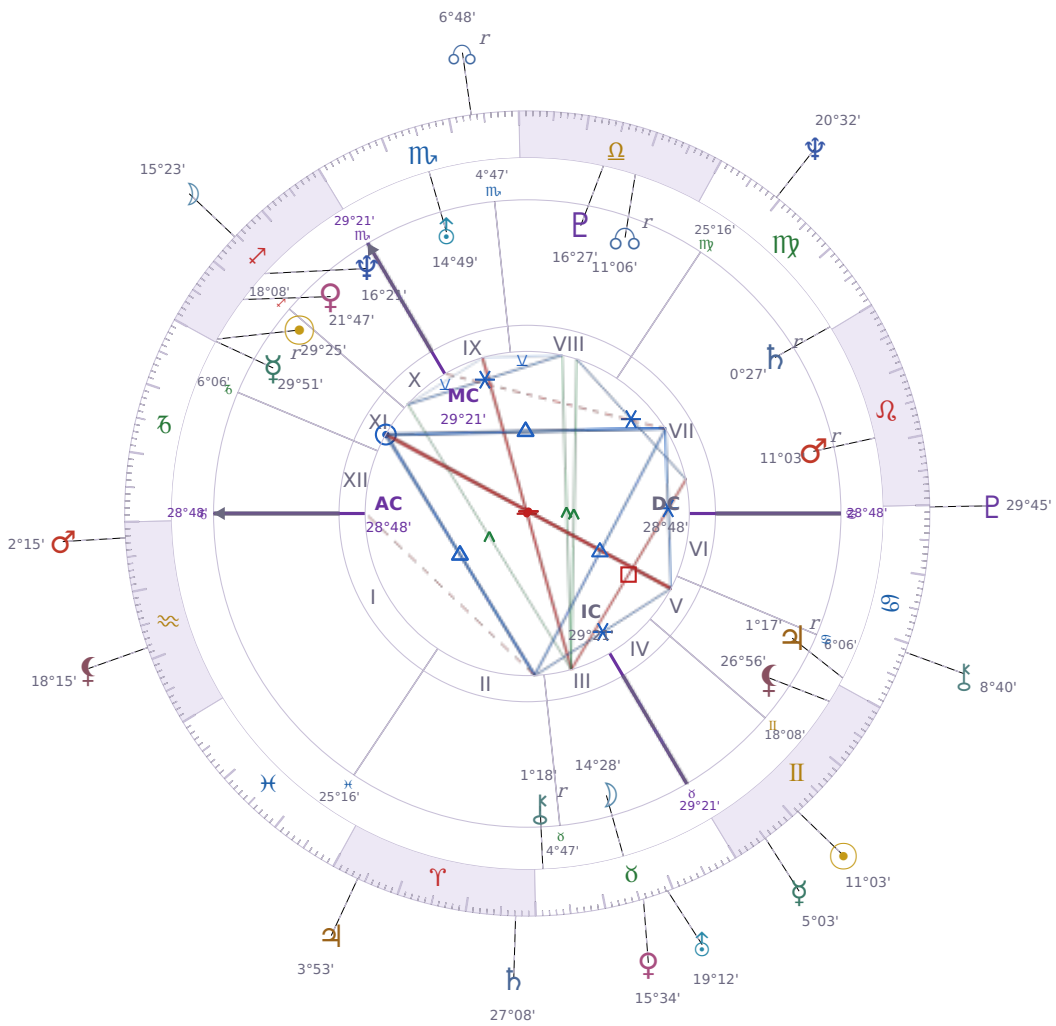

DAILY HOROSCOPE

Emmanuel Macron

President of France since 2017

♐ Sagittarius December 21, 1977 10:40 Amiens

Friday, 2 June 1939

TRANSITS FOR TODAY

☉ Sun	in ♊ Gemini	11°03'28"
☾ Moon	in ♐ Sagittarius	15°23'39"
☿ Mercury	in ♊ Gemini	5°03'21"
♀ Venus	in ♉ Taurus	15°34'18"
♂ Mars	in ♒ Aquarius	2°15'55"
♃ Jupiter	in ♈ Aries	3°53'30"
♄ Saturn	in ♈ Aries	27°08'38"

♅ Uranus	in ♉ Taurus	19°12'08"
♆ Neptune	in ♍ Virgo	20°32'39"
♇ Pluto	in ♋ Cancer	29°45'02"
♁ Chiron	in ♋ Cancer	8°40'01"
♁ NNode	in ♏ Scorpio Rx	6°48'32"
♁ Lilith	in ♒ Aquarius	18°15'36"

NATAL PLANETS