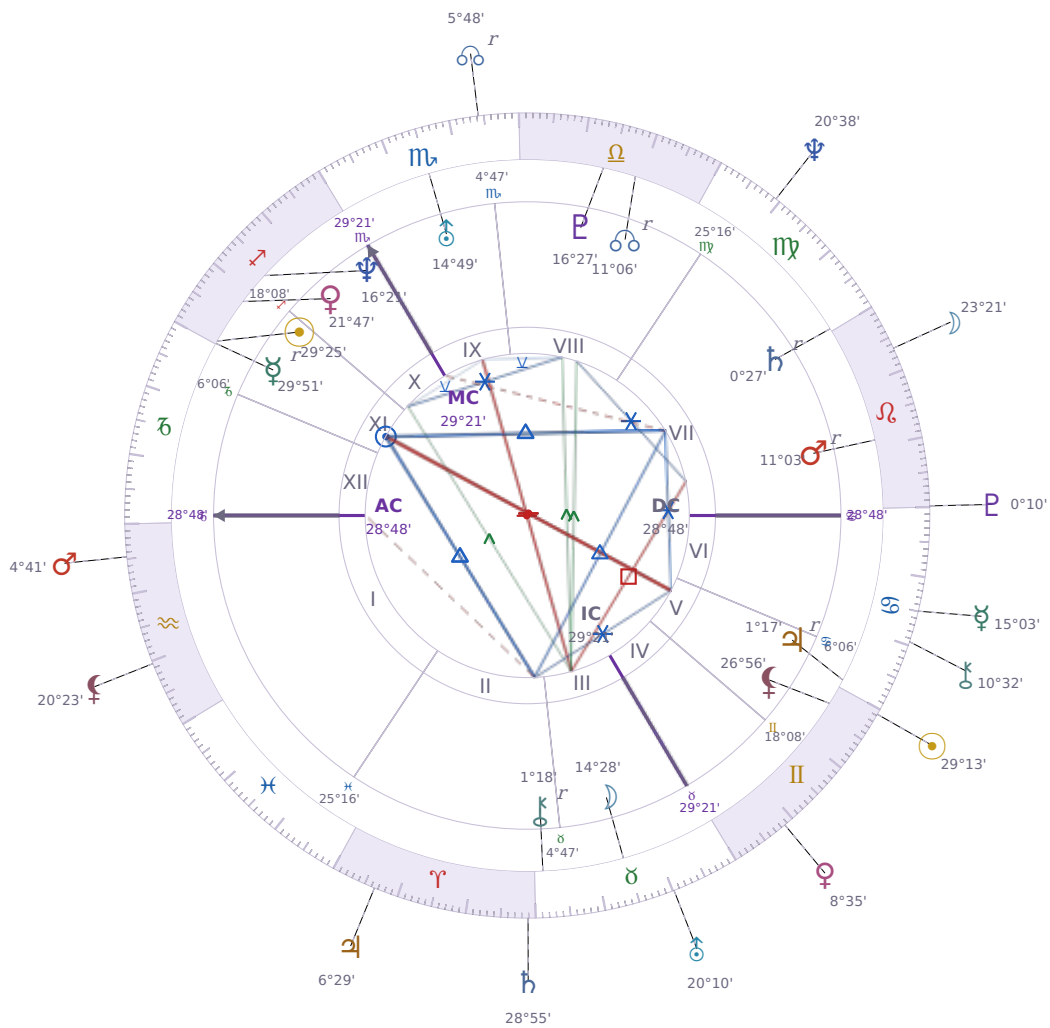

DAILY HOROSCOPE

Emmanuel Macron

President of France since 2017

♊ Sagittarius December 21, 1977 10:40 Amiens

Wednesday, 21 June 1939

TRANSITS FOR TODAY

☉ Sun	in ♊ Gemini	29°13'06"
☾ Moon	in ♌ Leo	23°21'35"
☿ Mercury	in ♋ Cancer	15°03'30"
♀ Venus	in ♊ Gemini	8°35'00"
♂ Mars	in ♒ Aquarius	4°41'45"
♃ Jupiter	in ♈ Aries	6°29'46"
♄ Saturn	in ♈ Aries	28°55'08"

♅ Uranus	in ♉ Taurus	20°10'59"
♆ Neptune	in ♍ Virgo	20°38'49"
♇ Pluto	in ♌ Leo	0°10'25"
♁ Chiron	in ♋ Cancer	10°32'09"
♁ NNode	in ♏ Scorpio Rx	5°48'11"
♁ Lilith	in ♒ Aquarius	20°23'18"

## KEY TRANSIT FACTORS