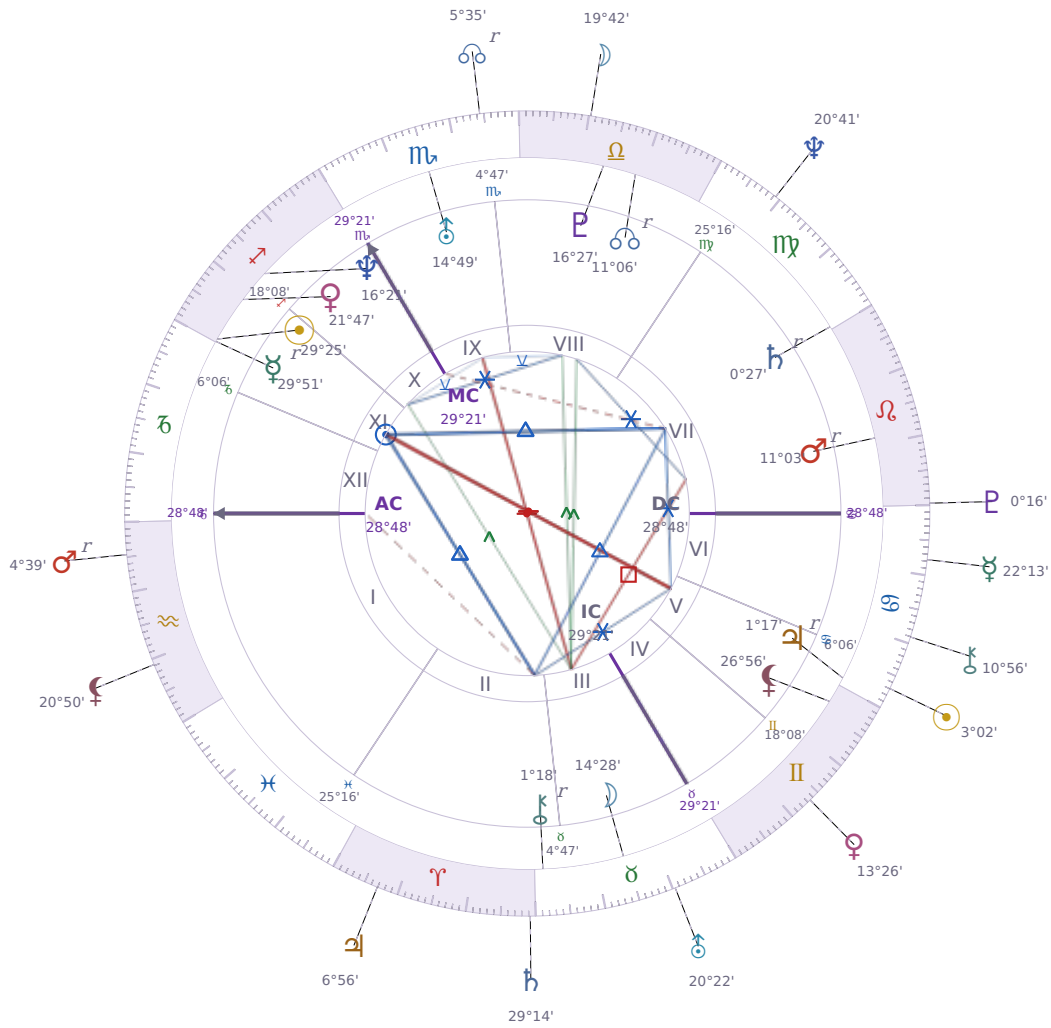

DAILY HOROSCOPE

Emmanuel Macron

President of France since 2017

♊ Sagittarius December 21, 1977 10:40 Amiens

Sunday, 25 June 1939

TRANSITS FOR TODAY

☉ Sun	in ♋ Cancer	3°02'03"
☾ Moon	in ♎ Libra	19°42'49"
☿ Mercury	in ♋ Cancer	22°13'41"
♀ Venus	in ♊ Gemini	13°26'29"
♂ Mars	in ♒ Aquarius Rx	4°39'35"
♃ Jupiter	in ♈ Aries	6°56'02"
♄ Saturn	in ♈ Aries	29°14'25"

♅ Uranus	in ♉ Taurus	20°22'15"
♆ Neptune	in ♍ Virgo	20°41'34"
♇ Pluto	in ♌ Leo	0°16'23"
♁ Chiron	in ♋ Cancer	10°56'38"
♏ NNode	in ♏ Scorpio Rx	5°35'28"
♁ Lilith	in ♒ Aquarius	20°50'10"

## KEY TRANSIT FACTORS