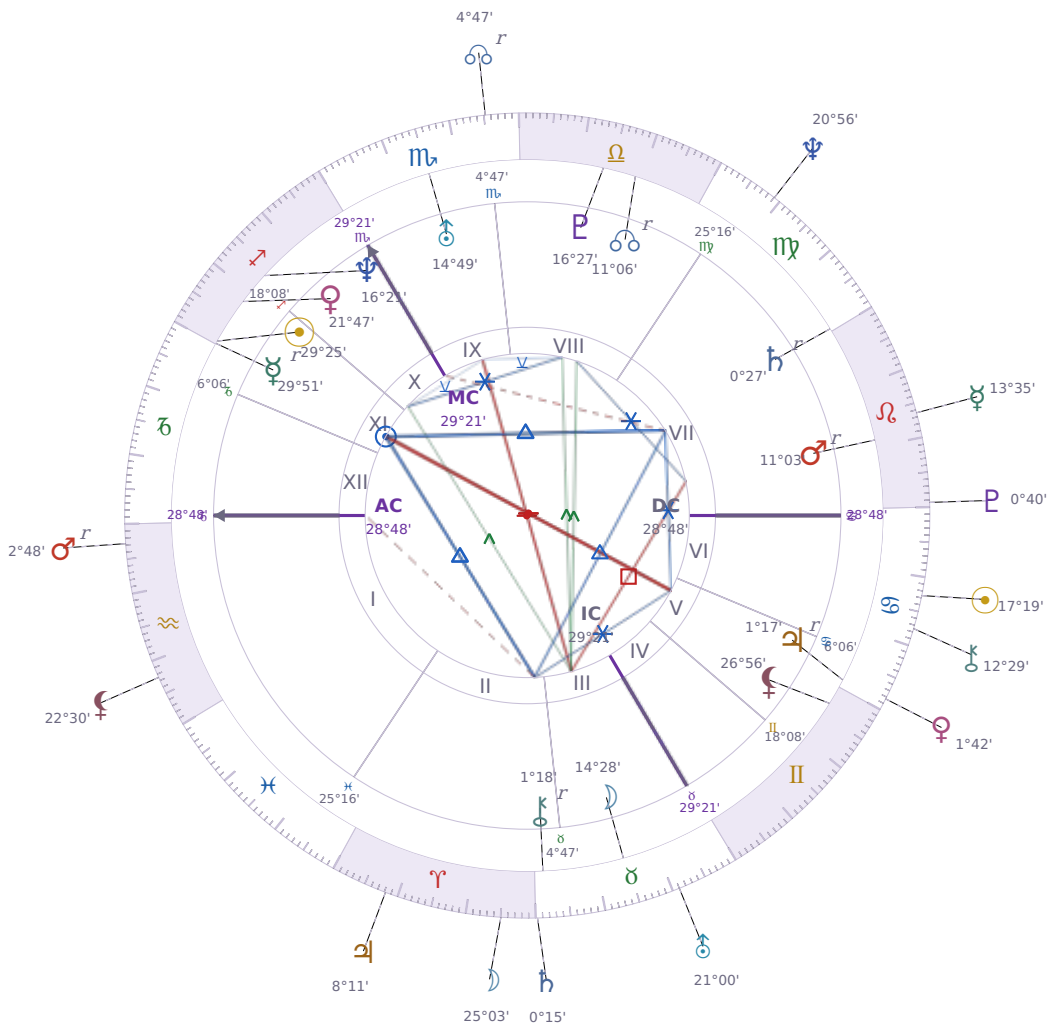

DAILY HOROSCOPE

Emmanuel Macron

President of France since 2017

♊ Sagittarius December 21, 1977 10:40 Amiens

Monday, 10 July 1939

TRANSITS FOR TODAY

☉ Sun	in ♋ Cancer	17°19'53"
☾ Moon	in ♈ Aries	25°03'05"
☿ Mercury	in ♌ Leo	13°35'27"
♀ Venus	in ♋ Cancer	1°42'29"
♂ Mars	in ♒ Aquarius Rx	2°48'18"
♃ Jupiter	in ♈ Aries	8°11'10"
♄ Saturn	in ♉ Taurus	0°15'25"

♅ Uranus	in ♉ Taurus	21°00'00"
♆ Neptune	in ♍ Virgo	20°56'13"
♇ Pluto	in ♌ Leo	0°40'09"
♁ Chiron	in ♋ Cancer	12°29'28"
♁ NNode	in ♏ Scorpio Rx	4°47'49"
♁ Lilith	in ♒ Aquarius	22°30'56"

NATAL PLANETS

☉ Sun	in ♐ Sagittarius	29°25'05"	XI
☾ Moon	in ♉ Taurus	14°28'55"	III
☿ Mercury	in ♐ Sagittarius	29°51'52"	XI Rx
♀ Venus	in ♐ Sagittarius	21°47'46"	XI
♂ Mars	in ♌ Leo	11°03'34"	VII Rx
♃ Jupiter	in ♋ Cancer	1°17'35"	V Rx
♄ Saturn	in ♍ Virgo	0°27'25"	VII Rx
♅ Uranus	in ♏ Scorpio	14°49'33"	IX
♆ Neptune	in ♐ Sagittarius	16°21'30"	X
♇ Pluto	in ♎ Libra	16°27'10"	VIII
♁ Chiron	in ♉ Taurus	1°18'59"	II Rx
♁ North Node	in ♎ Libra	11°07'00"	VIII Rx
♁ Lilith	in ♊ Gemini	26°56'07"	V

KEY TRANSIT FACTORS

♄ Saturn △ Trine ☿ natal Mercury ★

Your thinking becomes more organized and methodical right now, making it easier to work through complex problems without getting distracted. You find yourself **naturally able to follow through on plans** and communicate what you actually mean instead of talking in circles. This period is ideal for learning something practical or finishing projects that require sustained focus and clear explanations.