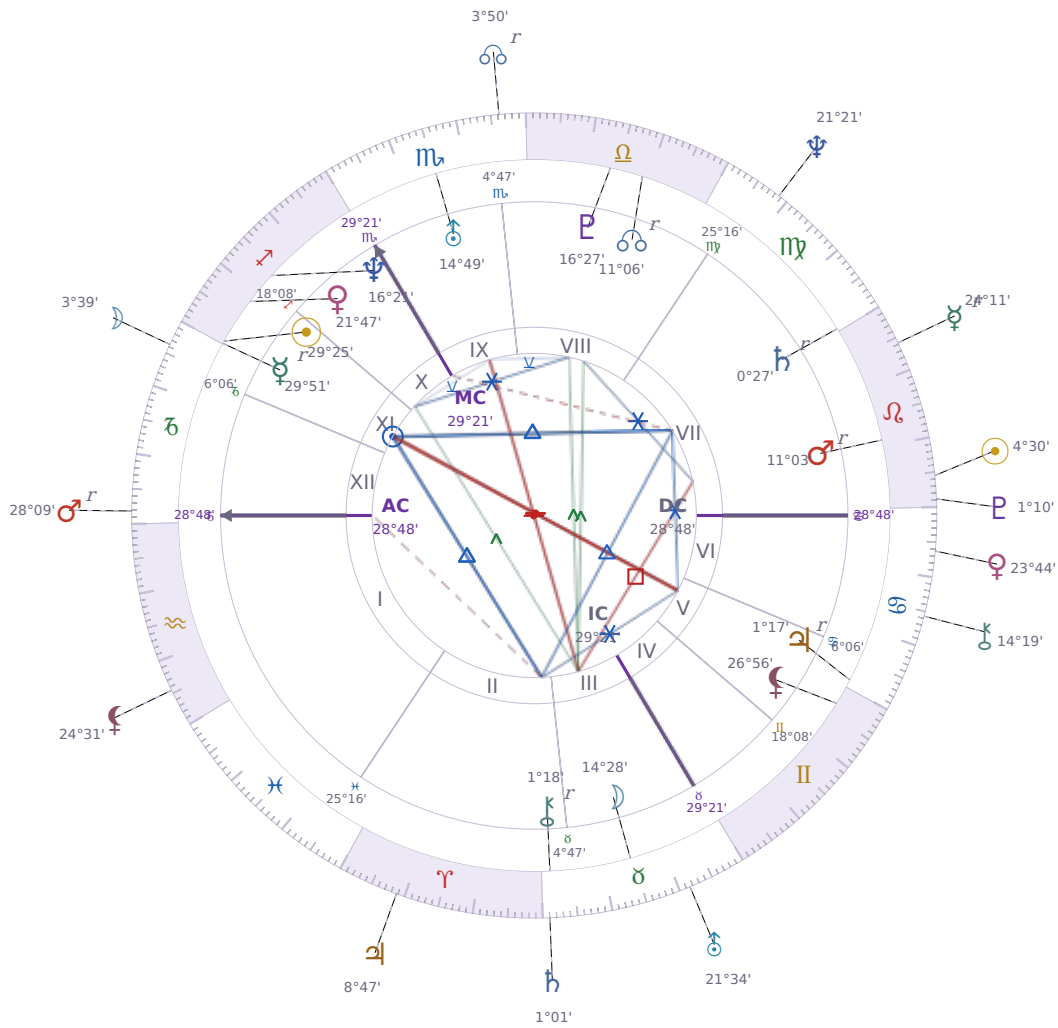

DAILY HOROSCOPE

## Emmanuel Macron

President of France since 2017

♊ Sagittarius December 21, 1977 10:40 Amiens

**Friday, 28 July 1939**