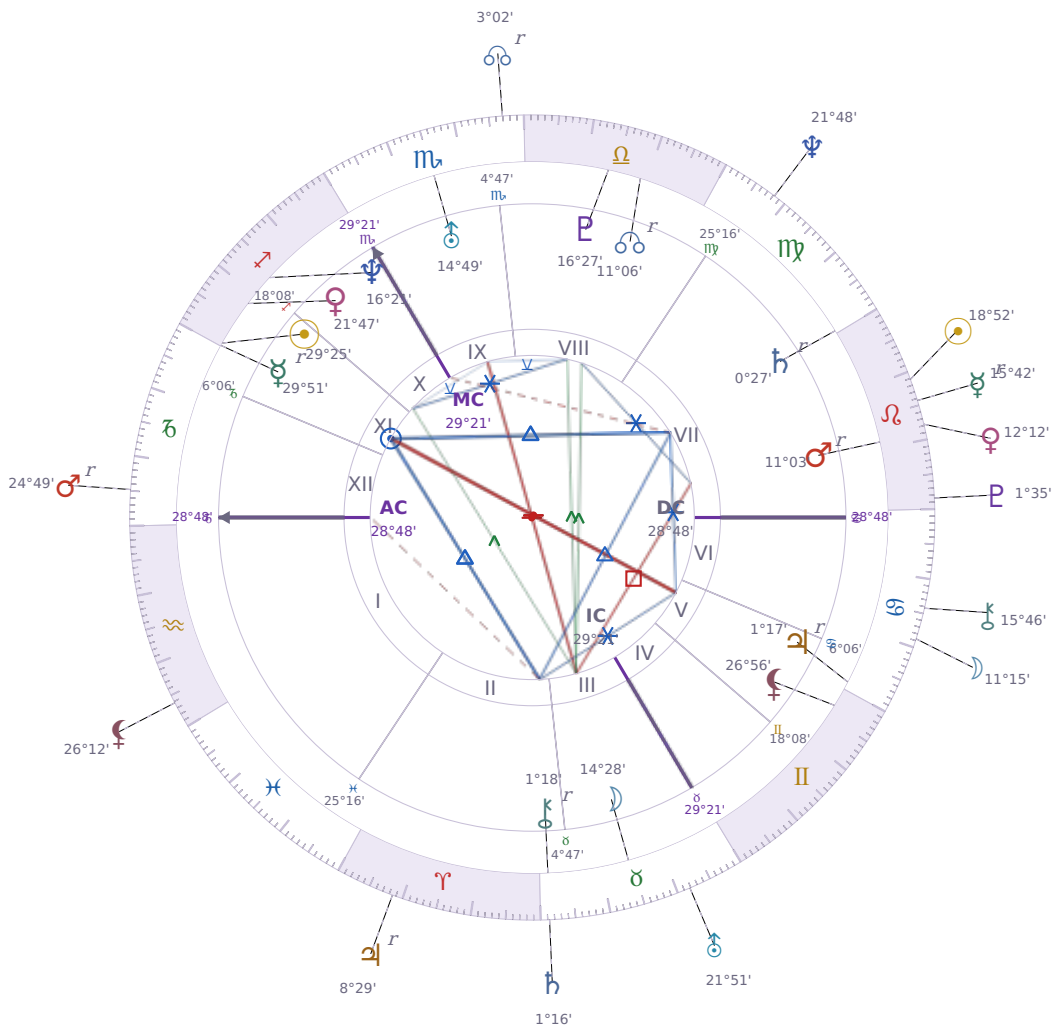

DAILY HOROSCOPE

Emmanuel Macron

President of France since 2017

♊ Sagittarius December 21, 1977 10:40 Amiens

Saturday, 12 August 1939

TRANSITS FOR TODAY

☉ Sun	in ♌ Leo	18°52'31"
☾ Moon	in ♋ Cancer	11°15'53"
☿ Mercury	in ♌ Leo Rx	15°42'01"
♀ Venus	in ♌ Leo	12°12'21"
♂ Mars	in ♐ Capricorn Rx	24°49'15"
♃ Jupiter	in ♈ Aries Rx	8°29'15"
♄ Saturn	in ♉ Taurus	1°16'08"

♅ Uranus	in ♉ Taurus	21°51'34"
♆ Neptune	in ♍ Virgo	21°48'48"
♇ Pluto	in ♌ Leo	1°35'03"
♁ Chiron	in ♋ Cancer	15°46'37"
♁ NNode	in ♏ Scorpio Rx	3°02'58"
♁ Lilith	in ♒ Aquarius	26°12'31"

## KEY TRANSIT FACTORS