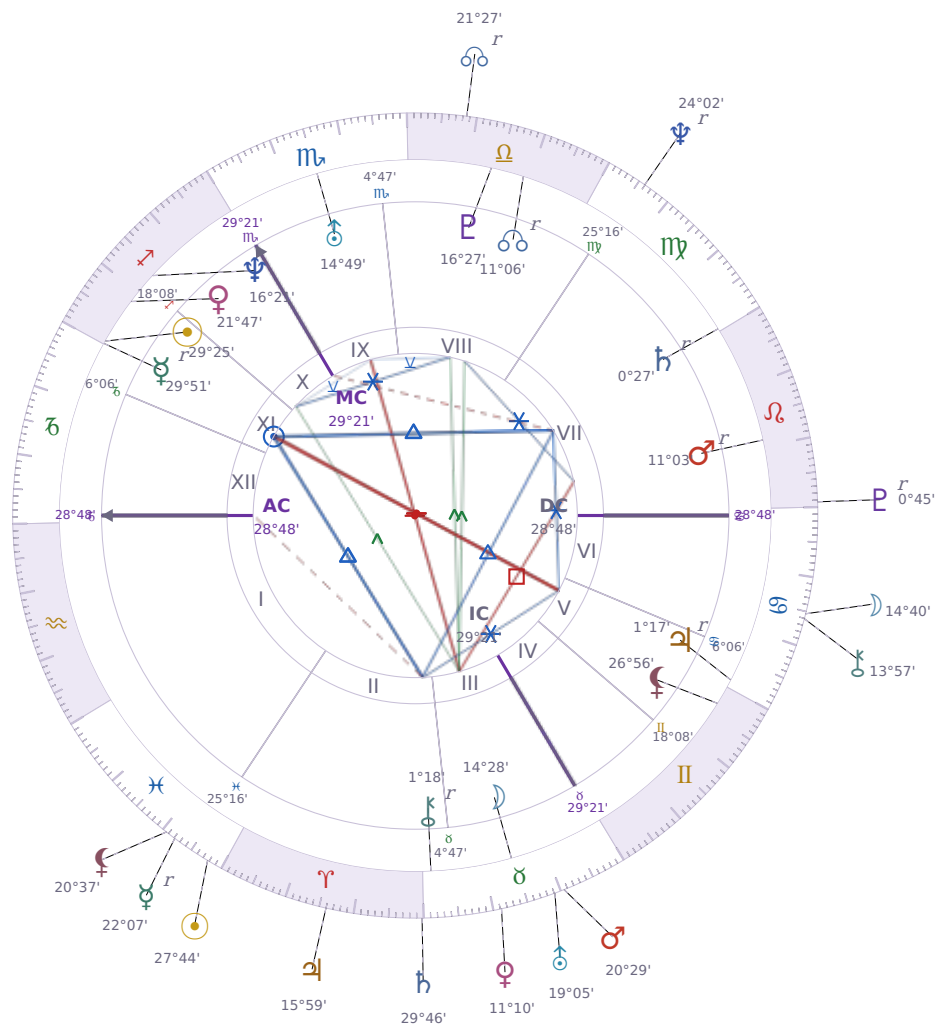

DAILY HOROSCOPE

Emmanuel Macron

President of France since 2017

♊ Sagittarius December 21, 1977 10:40 Amiens

Monday, 18 March 1940

TRANSITS FOR TODAY

☉ Sun	in ♓ Pisces	27°44'55"
☾ Moon	in ♋ Cancer	14°40'33"
☿ Mercury	in ♓ Pisces Rx	22°07'05"
♀ Venus	in ♉ Taurus	11°10'35"
♂ Mars	in ♉ Taurus	20°29'43"
♃ Jupiter	in ♈ Aries	15°59'26"
♄ Saturn	in ♈ Aries	29°46'49"

♅ Uranus	in ♉ Taurus	19°05'48"
♆ Neptune	in ♍ Virgo Rx	24°02'46"
♇ Pluto	in ♌ Leo Rx	0°45'14"
♁ Chiron	in ♋ Cancer	13°57'02"
♊ NNode	in ♎ Libra Rx	21°27'05"
♁ Lilith	in ♋ Pisces	20°37'24"

NATAL PLANETS