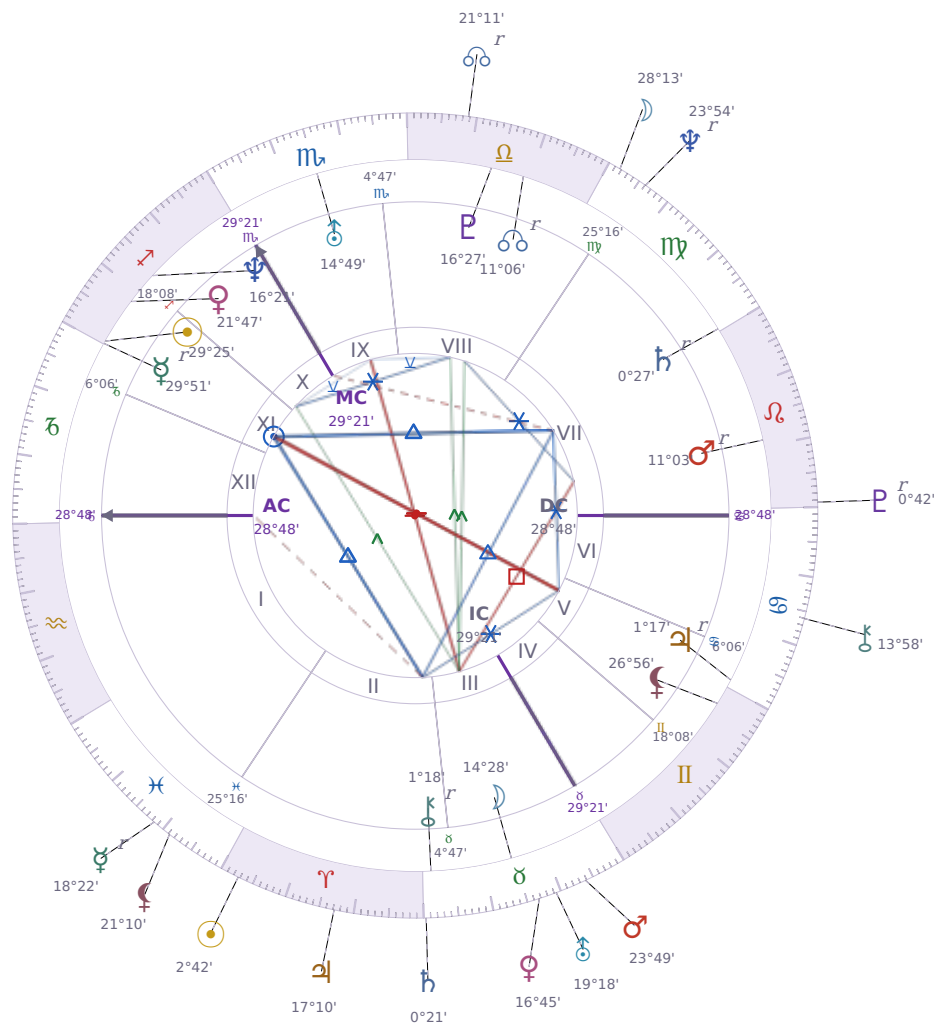

DAILY HOROSCOPE

Emmanuel Macron

President of France since 2017

♊ Sagittarius December 21, 1977 10:40 Amiens

Saturday, 23 March 1940

TRANSITS FOR TODAY

☉ Sun	in ♈ Aries	2°42'40"
☾ Moon	in ♍ Virgo	28°13'48"
☿ Mercury	in ♓ Pisces Rx	18°22'40"
♀ Venus	in ♉ Taurus	16°45'06"
♂ Mars	in ♉ Taurus	23°49'59"
♃ Jupiter	in ♈ Aries	17°10'31"
♄ Saturn	in ♉ Taurus	0°21'46"

♅ Uranus	in ♉ Taurus	19°18'30"
♆ Neptune	in ♍ Virgo Rx	23°54'30"
♇ Pluto	in ♌ Leo Rx	0°42'20"
♁ Chiron	in ♋ Cancer	13°58'28"
♁ NNode	in ♎ Libra Rx	21°11'12"
♁ Lilith	in ♋ Pisces	21°10'43"

NATAL PLANETS