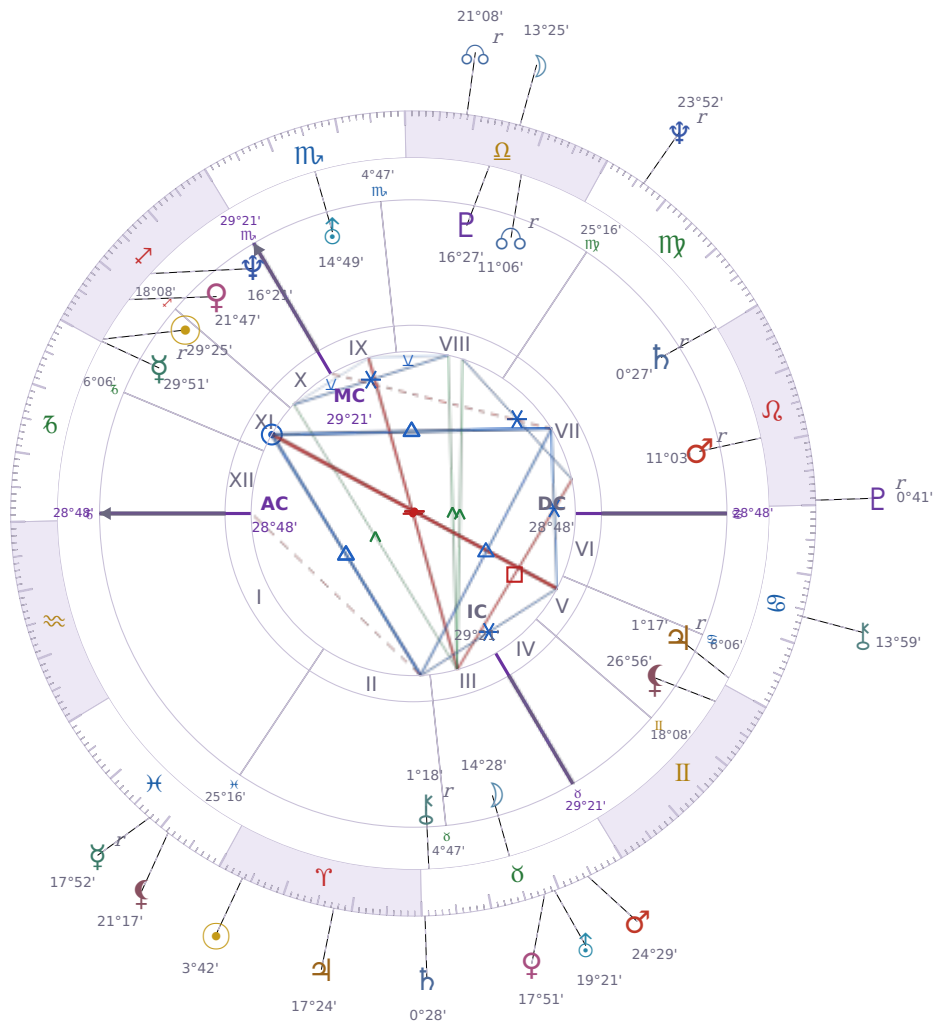

DAILY HOROSCOPE

Emmanuel Macron

President of France since 2017

♊ Sagittarius December 21, 1977 10:40 Amiens

Sunday, 24 March 1940

TRANSITS FOR TODAY

☉ Sun	in ♈ Aries	3°42'07"
☾ Moon	in ♎ Libra	13°25'20"
☿ Mercury	in ♋ Pisces Rx	17°52'39"
♀ Venus	in ♉ Taurus	17°51'21"
♂ Mars	in ♉ Taurus	24°29'58"
♃ Jupiter	in ♈ Aries	17°24'48"
♄ Saturn	in ♉ Taurus	0°28'51"

♅ Uranus	in ♉ Taurus	19°21'08"
♆ Neptune	in ♍ Virgo Rx	23°52'51"
♇ Pluto	in ♌ Leo Rx	0°41'49"
♁ Chiron	in ♋ Cancer	13°59'01"
♁ NNode	in ♎ Libra Rx	21°08'01"
♁ Lilith	in ♋ Pisces	21°17'23"

NATAL PLANETS