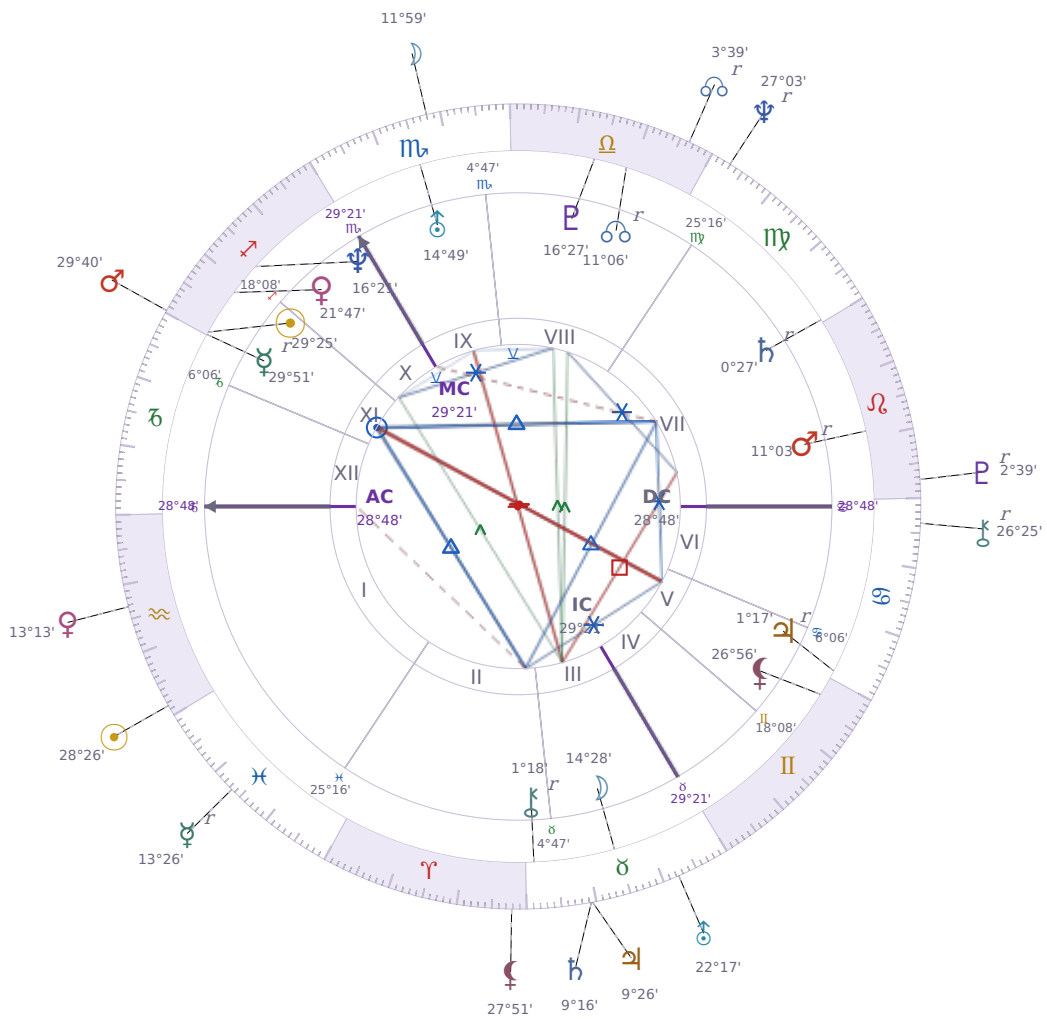

DAILY HOROSCOPE

Emmanuel Macron

President of France since 2017

♊ Sagittarius December 21, 1977 10:40 Amiens

Monday, 17 February 1941

TRANSITS FOR TODAY

☉ Sun	in ♒ Aquarius	28°26'52"
☾ Moon	in ♏ Scorpio	11°59'42"
☿ Mercury	in ♋ Pisces Rx	13°26'47"
♀ Venus	in ♒ Aquarius	13°13'37"
♂ Mars	in ♐ Sagittarius	29°40'13"
♃ Jupiter	in ♉ Taurus	9°26'20"
♄ Saturn	in ♉ Taurus	9°16'13"

♅ Uranus	in ♉ Taurus	22°17'54"
♆ Neptune	in ♍ Virgo Rx	27°03'34"
♇ Pluto	in ♌ Leo Rx	2°39'16"
♁ Chiron	in ♋ Cancer Rx	26°25'32"
♁ NNode	in ♎ Libra Rx	3°39'28"
♁ Lilith	in ♈ Aries	27°51'55"