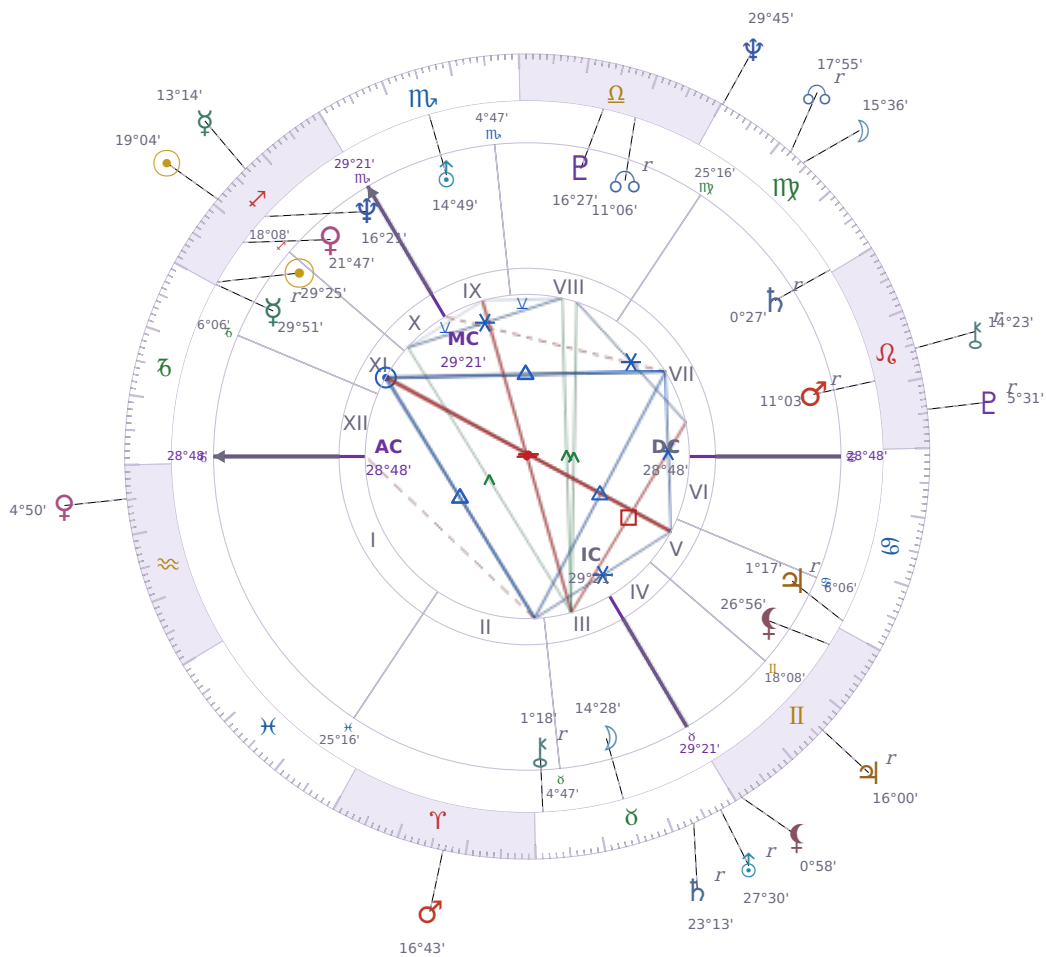

DAILY HOROSCOPE

## Emmanuel Macron

President of France since 2017

♏ Sagittarius December 21, 1977 10:40 Amiens

**Thursday, 11 December 1941**