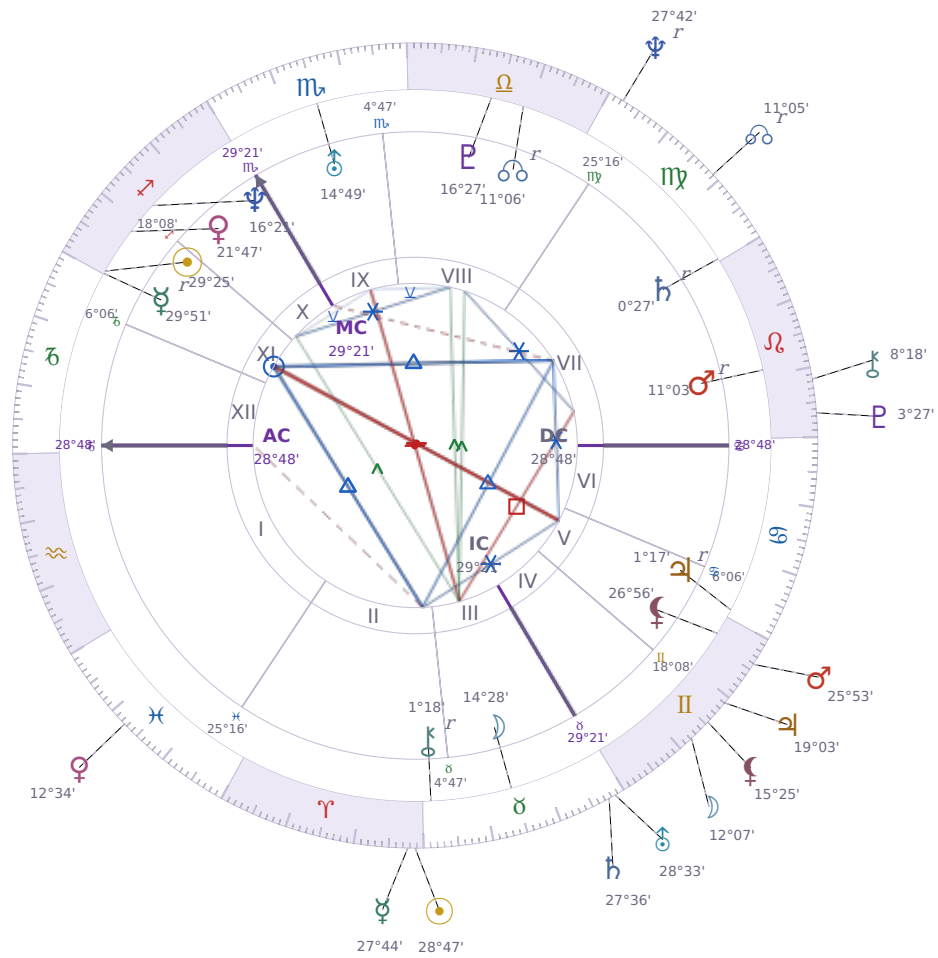

DAILY HOROSCOPE

Emmanuel Macron

President of France since 2017

♊ Sagittarius December 21, 1977 10:40 Amiens

Sunday, 19 April 1942

TRANSITS FOR TODAY

☉ Sun	in ♈ Aries	28°47'37"
☾ Moon	in ♊ Gemini	12°07'34"
☿ Mercury	in ♈ Aries	27°44'18"
♀ Venus	in ♋ Pisces	12°34'40"
♂ Mars	in ♊ Gemini	25°53'03"
♃ Jupiter	in ♊ Gemini	19°03'56"
♄ Saturn	in ♉ Taurus	27°36'29"

♅ Uranus	in ♉ Taurus	28°33'56"
♆ Neptune	in ♍ Virgo Rx	27°42'34"
♇ Pluto	in ♌ Leo	3°27'59"
♁ Chiron	in ♌ Leo	8°18'06"
♊ NNode	in ♍ Virgo Rx	11°05'49"
♁ Lilith	in ♊ Gemini	15°25'29"

NATAL PLANETS

☉ Sun	in ♐ Sagittarius	29°25'05"	XI
☾ Moon	in ♉ Taurus	14°28'55"	III
☿ Mercury	in ♐ Sagittarius	29°51'52"	XI Rx
♀ Venus	in ♐ Sagittarius	21°47'46"	XI
♂ Mars	in ♌ Leo	11°03'34"	VII Rx
♃ Jupiter	in ♋ Cancer	1°17'35"	V Rx
♄ Saturn	in ♍ Virgo	0°27'25"	VII Rx
♅ Uranus	in ♏ Scorpio	14°49'33"	IX
♆ Neptune	in ♐ Sagittarius	16°21'30"	X
♇ Pluto	in ♎ Libra	16°27'10"	VIII
♁ Chiron	in ♉ Taurus	1°18'59"	II Rx
♊ North Node	in ♎ Libra	11°07'00"	VIII Rx
♁ Lilith	in ♊ Gemini	26°56'07"	V