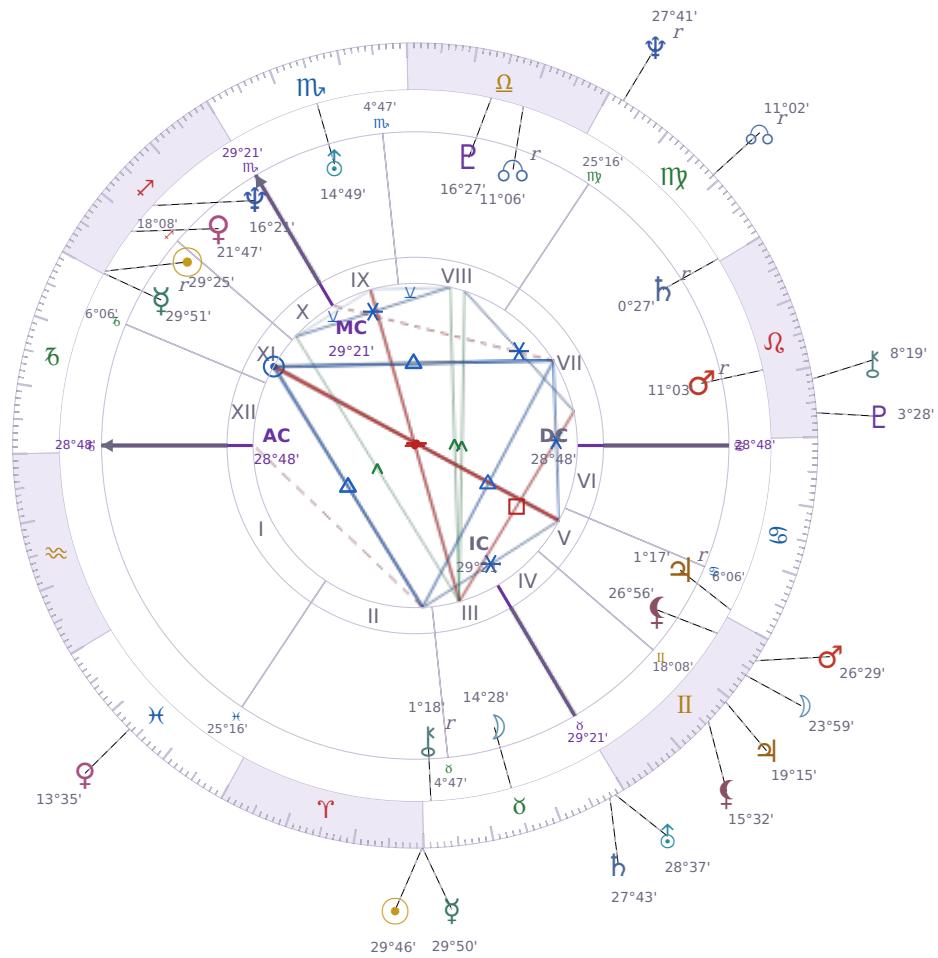

DAILY HOROSCOPE

Emmanuel Macron

President of France since 2017

♊ Sagittarius December 21, 1977 10:40 Amiens

Monday, 20 April 1942

TRANSITS FOR TODAY

☉ Sun	in ♈ Aries	29°46'12"
☾ Moon	in ♊ Gemini	23°59'40"
☿ Mercury	in ♈ Aries	29°50'58"
♀ Venus	in ♋ Pisces	13°35'33"
♂ Mars	in ♊ Gemini	26°29'32"
♃ Jupiter	in ♊ Gemini	19°15'02"
♄ Saturn	in ♉ Taurus	27°43'39"

♅ Uranus	in ♉ Taurus	28°37'05"
♆ Neptune	in ♍ Virgo Rx	27°41'12"
♇ Pluto	in ♌ Leo	3°28'05"
♁ Chiron	in ♌ Leo	8°19'14"
♊ NNode	in ♍ Virgo Rx	11°02'38"
♁ Lilith	in ♊ Gemini	15°32'12"

NATAL PLANETS

☉ Sun	in ♐ Sagittarius	29°25'05"	XI
☾ Moon	in ♉ Taurus	14°28'55"	III
☿ Mercury	in ♐ Sagittarius	29°51'52"	XI Rx
♀ Venus	in ♐ Sagittarius	21°47'46"	XI
♂ Mars	in ♌ Leo	11°03'34"	VII Rx
♃ Jupiter	in ♋ Cancer	1°17'35"	V Rx
♄ Saturn	in ♍ Virgo	0°27'25"	VII Rx
♅ Uranus	in ♏ Scorpio	14°49'33"	IX
♆ Neptune	in ♐ Sagittarius	16°21'30"	X
♇ Pluto	in ♎ Libra	16°27'10"	VIII
♁ Chiron	in ♉ Taurus	1°18'59"	II Rx
♊ North Node	in ♎ Libra	11°07'00"	VIII Rx
♁ Lilith	in ♊ Gemini	26°56'07"	V

KEY TRANSIT FACTORS

☿ Mercury △ Trine ♄ natal Saturn ★

Your thinking becomes **organized and practical** right now, making it easy to break down complicated problems into manageable steps. You find yourself naturally planning ahead and catching details you usually miss, which helps you avoid mistakes at work or in personal projects. This is a good time to handle administrative tasks, write things down clearly, or have difficult conversations because your words come out measured and straightforward.