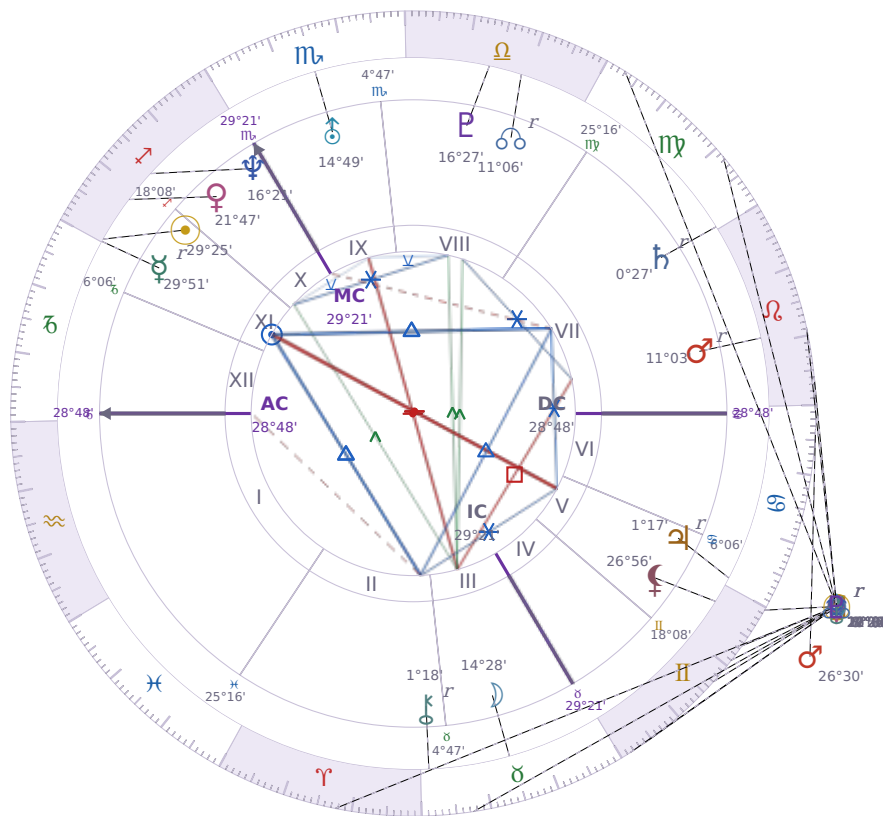

DAILY HOROSCOPE

Emmanuel Macron

President of France since 2017

♊ Sagittarius December 21, 1977 10:40 Amiens

Monday, 8 June 1942

TRANSITS FOR TODAY

☉ Sun	in ♊ Gemini	17°03'05"
☾ Moon	in ♈ Aries	17°37'28"
☿ Mercury	in ♊ Gemini Rx	23°34'05"
♀ Venus	in ♉ Taurus	7°25'34"
♂ Mars	in ♋ Cancer	26°30'19"
♃ Jupiter	in ♊ Gemini	29°33'39"
♄ Saturn	in ♊ Gemini	3°57'06"

♅ Uranus	in ♊ Gemini	1°24'41"
♆ Neptune	in ♍ Virgo	27°05'30"
♇ Pluto	in ♌ Leo	4°02'56"
♁ Chiron	in ♌ Leo	11°10'43"
♁ NNode	in ♍ Virgo Rx	8°26'57"
♁ Lilith	in ♊ Gemini	21°01'36"

NATAL PLANETS

☉ Sun	in ♐ Sagittarius	29°25'05"	XI
☾ Moon	in ♉ Taurus	14°28'55"	III
☿ Mercury	in ♐ Sagittarius	29°51'52"	XI Rx
♀ Venus	in ♐ Sagittarius	21°47'46"	XI
♂ Mars	in ♌ Leo	11°03'34"	VII Rx
♃ Jupiter	in ♋ Cancer	1°17'35"	V Rx
♄ Saturn	in ♍ Virgo	0°27'25"	VII Rx
♅ Uranus	in ♏ Scorpio	14°49'33"	IX
♆ Neptune	in ♐ Sagittarius	16°21'30"	X
♇ Pluto	in ♎ Libra	16°27'10"	VIII
♁ Chiron	in ♉ Taurus	1°18'59"	II Rx
♁ North Node	in ♎ Libra	11°07'00"	VIII Rx
♁ Lilith	in ♊ Gemini	26°56'07"	V

KEY TRANSIT FACTORS

♃ Jupiter ☉ Opposition ☉ natal Sun ★

Right now you are running into people and situations that directly challenge what you believe about yourself. You feel **pulled in opposite directions** — one part of you wants to expand and take on more, while another part doubts whether you can actually deliver. Over the coming weeks, this friction is likely to expose where you've been overestimating your capabilities or making promises you can't keep.