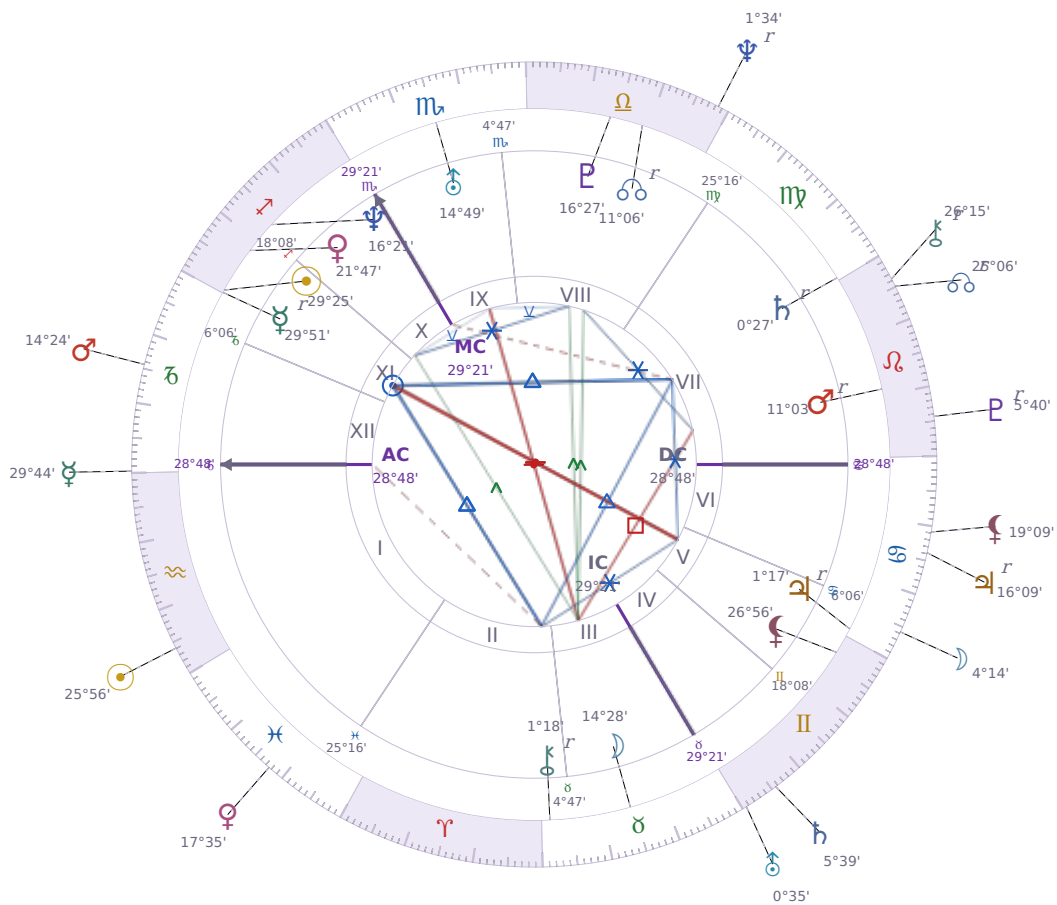

DAILY HOROSCOPE

Emmanuel Macron

President of France since 2017

♏ Sagittarius December 21, 1977 10:40 Amiens

Monday, 15 February 1943

TRANSITS FOR TODAY

☉ Sun	in ♒ Aquarius	25°56'12"
☾ Moon	in ♋ Cancer	4°14'11"
☿ Mercury	in ♏ Capricorn	29°44'48"
♀ Venus	in ♓ Pisces	17°35'58"
♂ Mars	in ♏ Capricorn	14°24'21"
♃ Jupiter	in ♋ Cancer <b>Rx</b>	16°09'03"
♄ Saturn	in ♊ Gemini	5°39'58"

♅ Uranus	in ♊ Gemini	0°35'56"
♆ Neptune	in ♎ Libra Rx	1°34'42"
♇ Pluto	in ♌ Leo Rx	5°40'02"
♁ Chiron	in ♌ Leo Rx	26°15'07"
♁ NNode	in ♌ Leo Rx	25°06'16"
♁ Lilith	in ♋ Cancer	19°09'39"