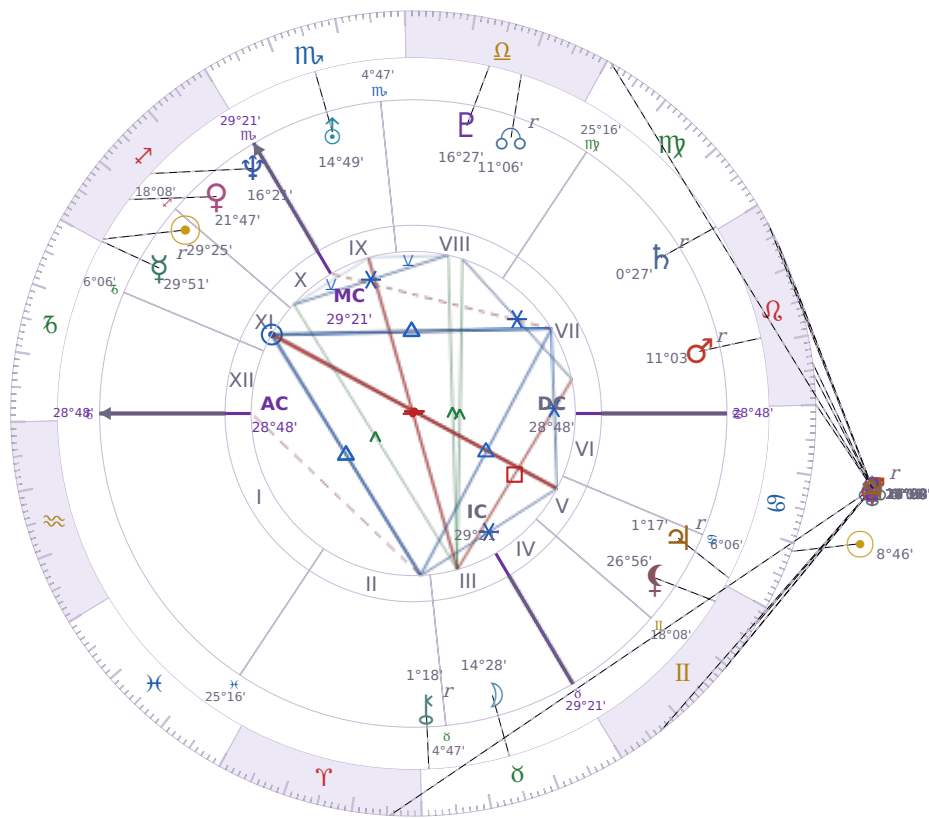

DAILY HOROSCOPE

Emmanuel Macron

President of France since 2017

♊ Sagittarius December 21, 1977 10:40 Amiens

Thursday, 1 July 1943

TRANSITS FOR TODAY

☉ Sun	in ♋ Cancer	8°46'30"
☾ Moon	in ♊ Gemini	27°22'29"
☿ Mercury	in ♊ Gemini	21°03'40"
♀ Venus	in ♌ Leo	24°08'49"
♂ Mars	in ♈ Aries	25°28'59"
♃ Jupiter	in ♌ Leo	0°07'37"
♄ Saturn	in ♊ Gemini	19°03'42"

♅ Uranus	in ♊ Gemini	6°39'48"
♆ Neptune	in ♍ Virgo	29°23'28"
♇ Pluto	in ♌ Leo	6°01'06"
♁ Chiron	in ♌ Leo	26°59'51"
♁ NNode	in ♌ Leo <b>Rx</b>	17°54'07"
♁ Lilith	in ♌ Leo	4°15'15"