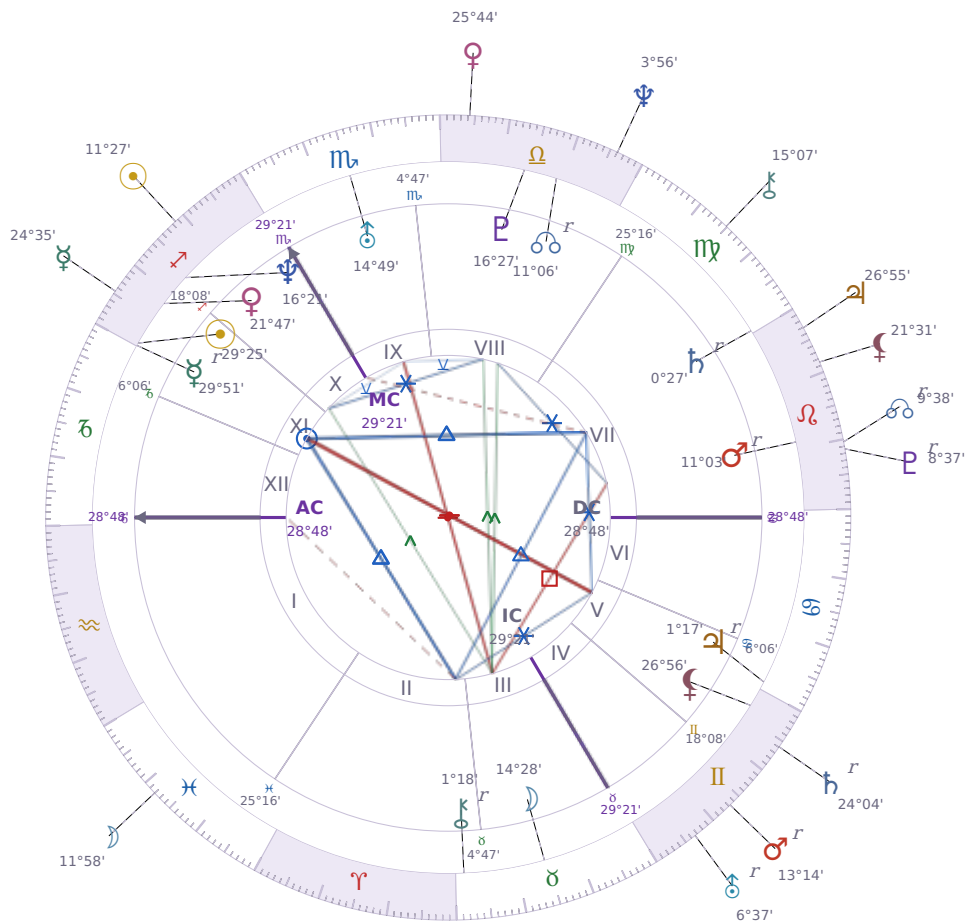

DAILY HOROSCOPE

Emmanuel Macron

President of France since 2017

♐ Sagittarius December 21, 1977 10:40 Amiens

Saturday, 4 December 1943

TRANSITS FOR TODAY

☉ Sun	in ♐ Sagittarius	11°28'00"
☾ Moon	in ♓ Pisces	11°58'42"
☿ Mercury	in ♐ Sagittarius	24°35'28"
♀ Venus	in ♎ Libra	25°44'16"
♂ Mars	in ♊ Gemini Rx	13°14'45"
♃ Jupiter	in ♌ Leo	26°55'01"
♄ Saturn	in ♊ Gemini Rx	24°04'48"

Saturday · ♄ Saturn

Colors: Violet

Stone: Obsidian

Number: 8