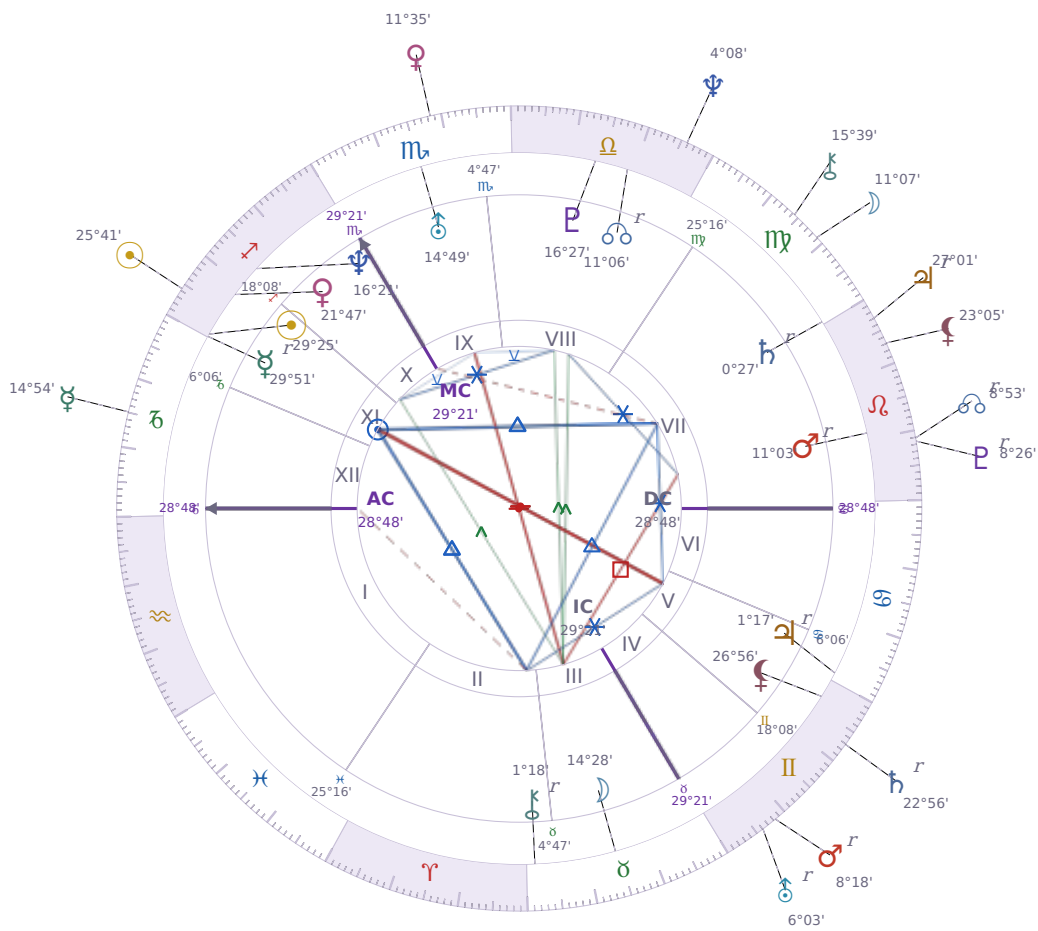

DAILY HOROSCOPE

Emmanuel Macron

President of France since 2017

♏ Sagittarius December 21, 1977 10:40 Amiens

Saturday, 18 December 1943

TRANSITS FOR TODAY

☉ Sun	in ♏ Sagittarius	25°41'38"
☾ Moon	in ♍ Virgo	11°07'45"
☿ Mercury	in ♐ Capricorn	14°54'51"
♀ Venus	in ♏ Scorpio	11°35'43"
♂ Mars	in ♊ Gemini Rx	8°18'55"
♃ Jupiter	in ♌ Leo Rx	27°01'42"
♄ Saturn	in ♊ Gemini Rx	22°56'16"