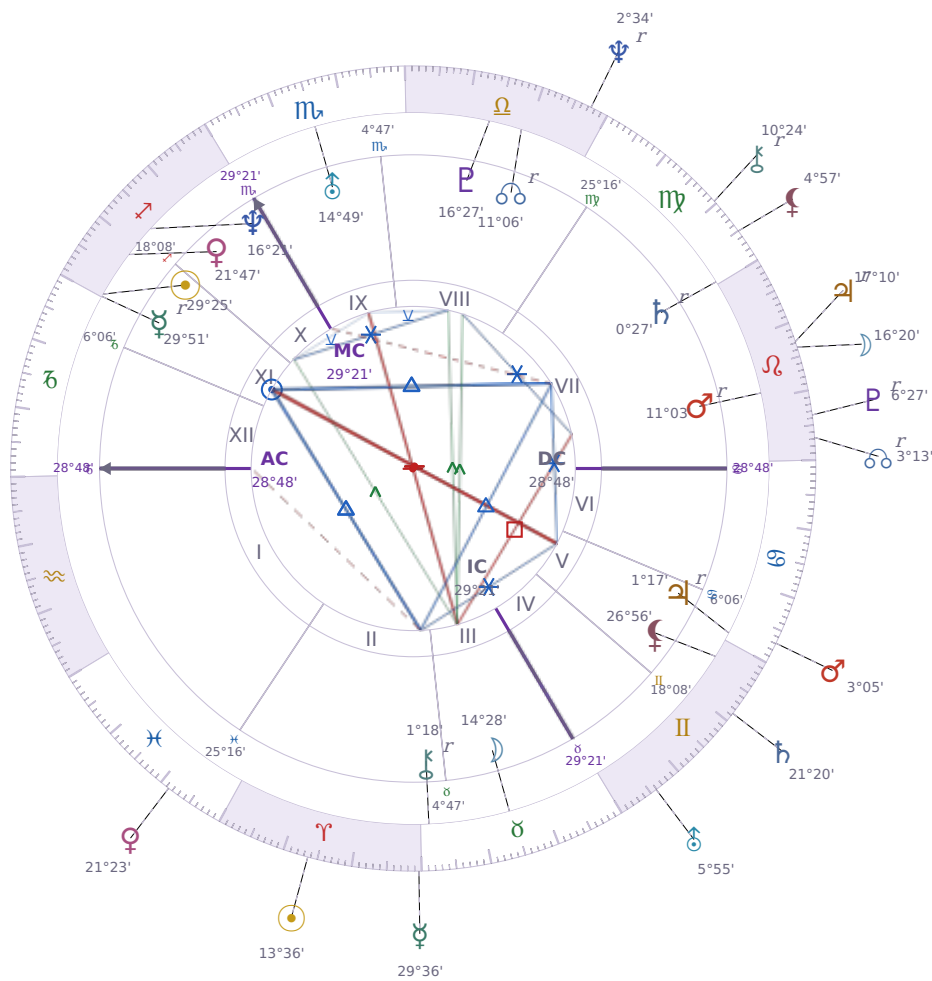

DAILY HOROSCOPE

Emmanuel Macron

President of France since 2017

♊ Sagittarius December 21, 1977 10:40 Amiens

Monday, 3 April 1944

TRANSITS FOR TODAY

☉ Sun	in ♈ Aries	13°36'34"
☾ Moon	in ♌ Leo	16°20'36"
☿ Mercury	in ♈ Aries	29°36'41"
♀ Venus	in ♋ Pisces	21°23'07"
♂ Mars	in ♋ Cancer	3°05'04"
♃ Jupiter	in ♌ Leo Rx	17°10'40"
♄ Saturn	in ♊ Gemini	21°20'36"

♅ Uranus	in ♊ Gemini	5°55'25"
♆ Neptune	in ♎ Libra Rx	2°34'59"
♇ Pluto	in ♌ Leo Rx	6°27'20"
♁ Chiron	in ♍ Virgo Rx	10°24'28"
♁ NNode	in ♌ Leo Rx	3°13'58"
♁ Lilith	in ♍ Virgo	4°57'19"

NATAL PLANETS

☉ Sun	in ♏ Sagittarius	29°25'05"	XI
☾ Moon	in ♉ Taurus	14°28'55"	III
☿ Mercury	in ♏ Sagittarius	29°51'52"	XI Rx
♀ Venus	in ♏ Sagittarius	21°47'46"	XI
♂ Mars	in ♌ Leo	11°03'34"	VII Rx
♃ Jupiter	in ♋ Cancer	1°17'35"	V Rx
♄ Saturn	in ♍ Virgo	0°27'25"	VII Rx
♅ Uranus	in ♏ Scorpio	14°49'33"	IX
♆ Neptune	in ♏ Sagittarius	16°21'30"	X
♇ Pluto	in ♎ Libra	16°27'10"	VIII
♁ Chiron	in ♉ Taurus	1°18'59"	II Rx
♁ North Node	in ♎ Libra	11°07'00"	VIII Rx
♁ Lilith	in ♊ Gemini	26°56'07"	V