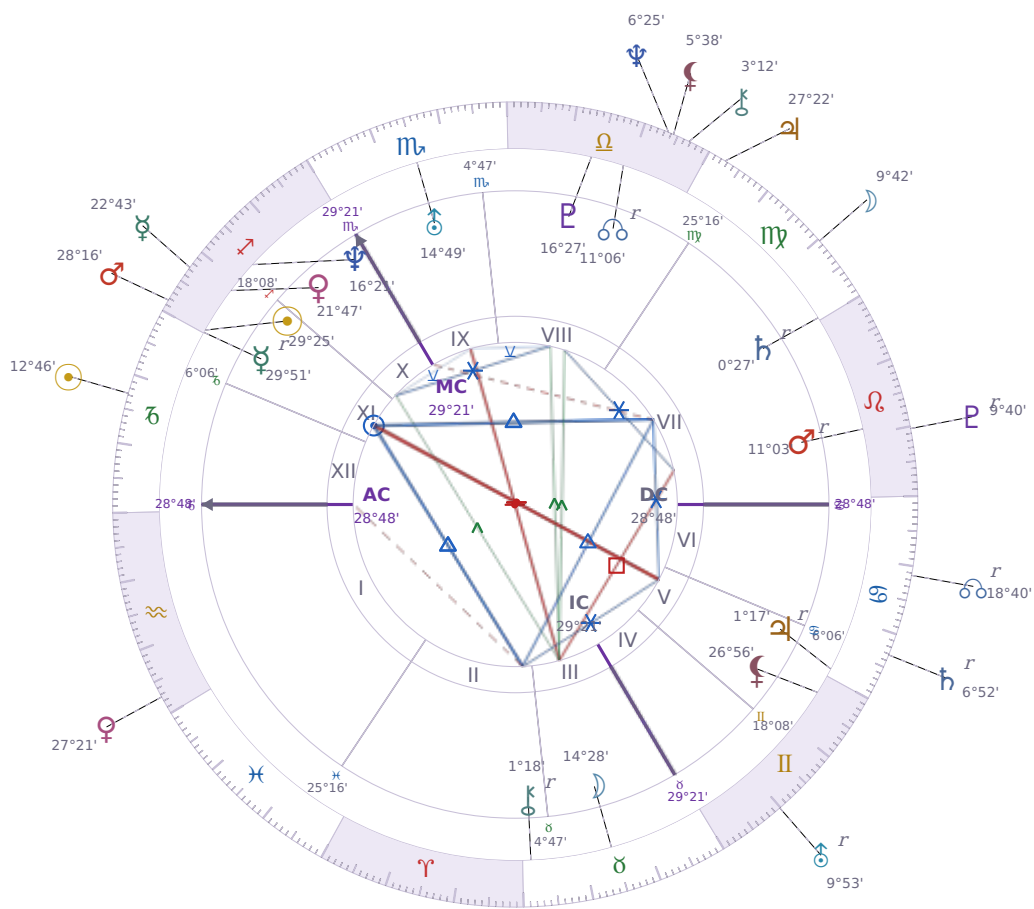

DAILY HOROSCOPE

Emmanuel Macron

President of France since 2017

♏ Sagittarius December 21, 1977 10:40 Amiens

Wednesday, 3 January 1945

TRANSITS FOR TODAY

☉ Sun	in ♑ Capricorn	12°46'03"
☾ Moon	in ♍ Virgo	9°42'24"
☿ Mercury	in ♏ Sagittarius	22°43'40"
♀ Venus	in ♒ Aquarius	27°21'33"
♂ Mars	in ♏ Sagittarius	28°16'44"
♃ Jupiter	in ♍ Virgo	27°22'33"
♄ Saturn	in ♋ Cancer Rx	6°52'02"

♅ Uranus	in ♊ Gemini Rx	9°53'08"
♆ Neptune	in ♎ Libra	6°25'42"
♇ Pluto	in ♌ Leo Rx	9°40'37"
♁ Chiron	in ♎ Libra	3°12'32"
♁ NNode	in ♋ Cancer Rx	18°40'13"
♁ Lilith	in ♎ Libra	5°38'38"

NATAL PLANETS

☉ Sun	in ♏ Sagittarius	29°25'05"	XI
☾ Moon	in ♉ Taurus	14°28'55"	III
☿ Mercury	in ♏ Sagittarius	29°51'52"	XI Rx
♀ Venus	in ♏ Sagittarius	21°47'46"	XI
♂ Mars	in ♌ Leo	11°03'34"	VII Rx
♃ Jupiter	in ♋ Cancer	1°17'35"	V Rx
♄ Saturn	in ♍ Virgo	0°27'25"	VII Rx
♅ Uranus	in ♏ Scorpio	14°49'33"	IX
♆ Neptune	in ♏ Sagittarius	16°21'30"	X
♇ Pluto	in ♎ Libra	16°27'10"	VIII
♁ Chiron	in ♉ Taurus	1°18'59"	II Rx
♁ North Node	in ♎ Libra	11°07'00"	VIII Rx
♁ Lilith	in ♊ Gemini	26°56'07"	V

KEY DATE

☿ Mercury stations Direct

Mercury stationing direct means **conversations and decisions that felt stuck** will start moving again, and you'll notice **clarity returning** to emails, plans, and talks that were confusing before. At work and in daily life, **miscommunications often resolve themselves** once this station passes, and people tend to follow through on things they'd postponed. Over the next few days, **information you've been waiting for** usually arrives, and you'll feel ready to **commit to choices** you'd been sitting on.