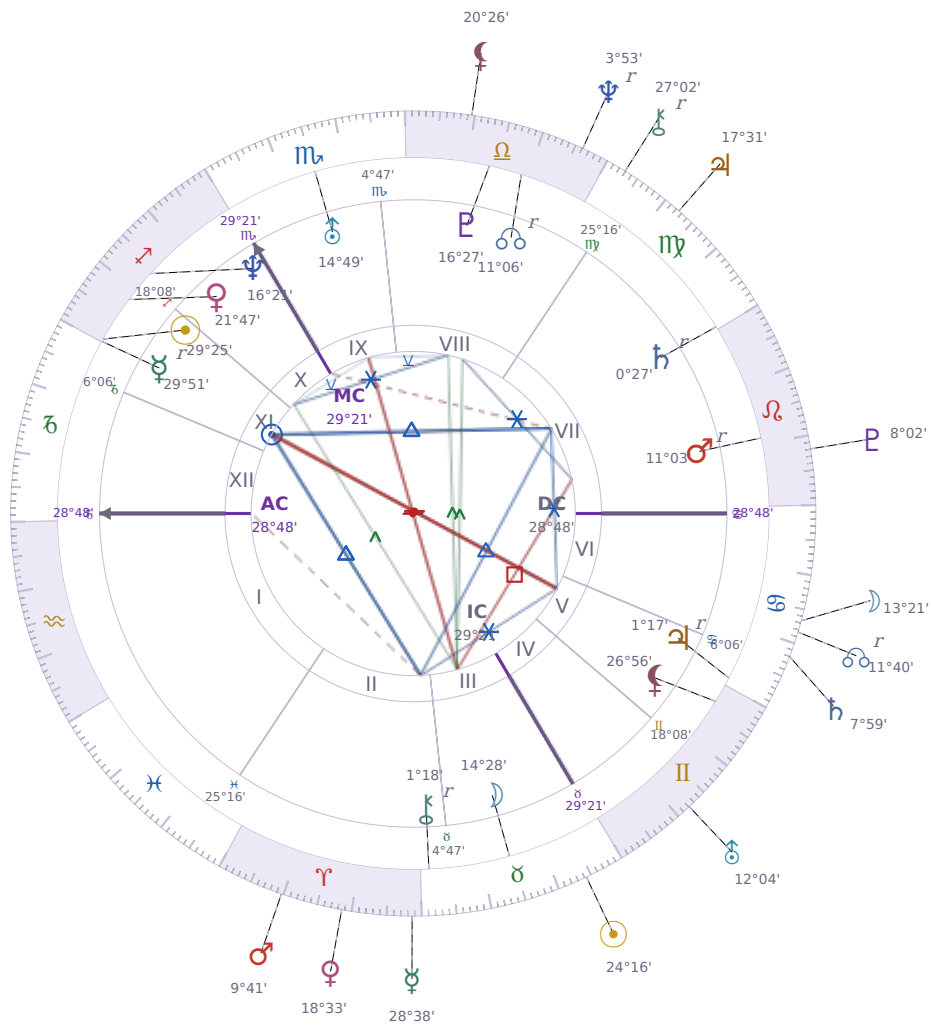

DAILY HOROSCOPE

Emmanuel Macron

President of France since 2017

♊ Sagittarius December 21, 1977 10:40 Amiens

Tuesday, 15 May 1945

TRANSITS FOR TODAY

☉ Sun	in ♉ Taurus	24°16'35"
☾ Moon	in ♋ Cancer	13°21'22"
☿ Mercury	in ♈ Aries	28°38'45"
♀ Venus	in ♈ Aries	18°33'56"
♂ Mars	in ♈ Aries	9°41'27"
♃ Jupiter	in ♍ Virgo	17°31'33"
♄ Saturn	in ♋ Cancer	7°59'27"

♅ Uranus	in ♊ Gemini	12°04'48"
♆ Neptune	in ♎ Libra Rx	3°53'29"
♇ Pluto	in ♌ Leo	8°02'47"
♁ Chiron	in ♍ Virgo Rx	27°02'47"
♁ NNode	in ♋ Cancer Rx	11°40'47"
♁ Lilith	in ♎ Libra	20°26'03"

NATAL PLANETS

☉ Sun	in ♐ Sagittarius	29°25'05"	XI
☾ Moon	in ♉ Taurus	14°28'55"	III
☿ Mercury	in ♐ Sagittarius	29°51'52"	XI Rx
♀ Venus	in ♐ Sagittarius	21°47'46"	XI
♂ Mars	in ♌ Leo	11°03'34"	VII Rx
♃ Jupiter	in ♋ Cancer	1°17'35"	V Rx
♄ Saturn	in ♍ Virgo	0°27'25"	VII Rx
♅ Uranus	in ♏ Scorpio	14°49'33"	IX
♆ Neptune	in ♐ Sagittarius	16°21'30"	X
♇ Pluto	in ♎ Libra	16°27'10"	VIII
♁ Chiron	in ♉ Taurus	1°18'59"	II Rx
♁ North Node	in ♎ Libra	11°07'00"	VIII Rx
♁ Lilith	in ♊ Gemini	26°56'07"	V

KEY DATE

♃ Jupiter stations Direct

Jupiter turning **direct again** means opportunities and decisions that felt stuck or unclear over the past months can finally move ahead with real momentum. What becomes **clearer now** is whether plans, applications, or deals are actually going to work — delays lift and you get actual answers instead of waiting. **Growth starts moving** in the areas where *Jupiter* sits in your chart, so watch for openings in money, work, relationships, or learning that were on pause during the retrograde.