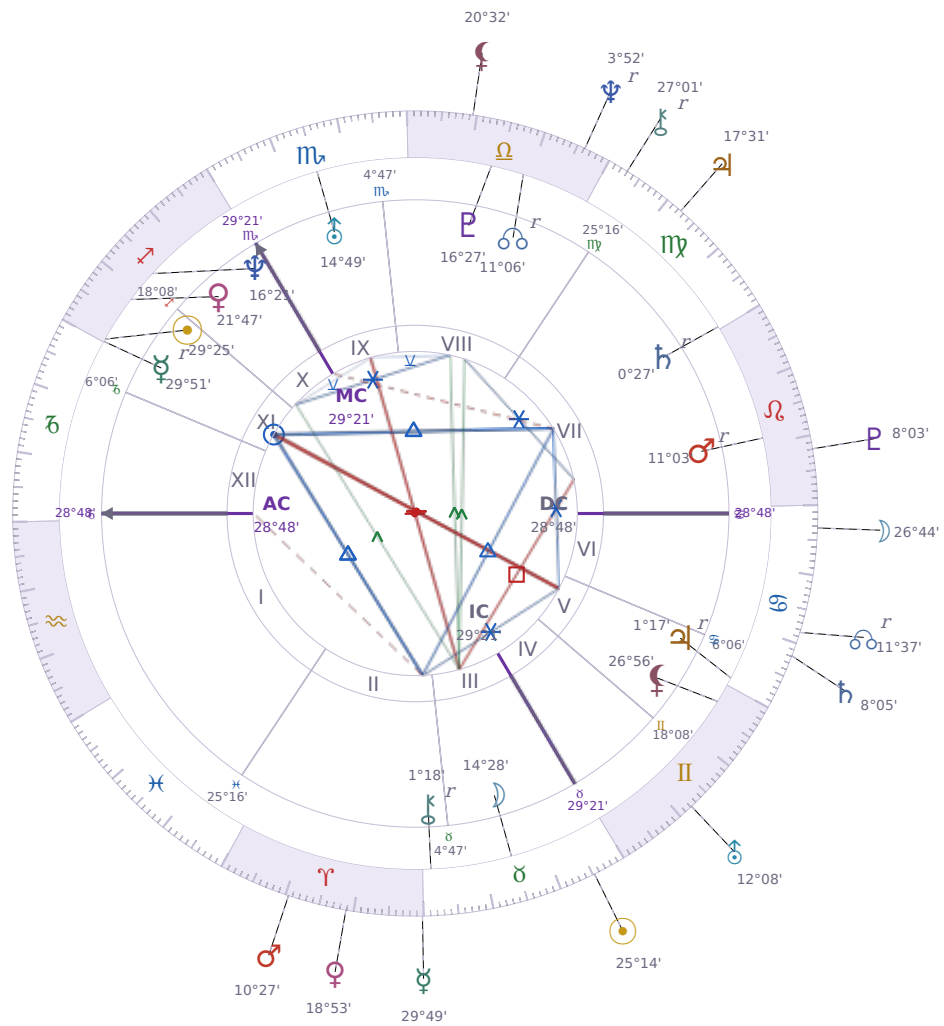

DAILY HOROSCOPE

## Emmanuel Macron

President of France since 2017

♊ Sagittarius December 21, 1977 10:40 Amiens

**Wednesday, 16 May 1945**

### TRANSITS FOR TODAY

☉ Sun	in ♉ Taurus	25°14'25"
☾ Moon	in ♋ Cancer	26°44'57"
☿ Mercury	in ♈ Aries	29°49'51"
♀ Venus	in ♈ Aries	18°53'13"
♂ Mars	in ♈ Aries	10°27'11"
♃ Jupiter	in ♍ Virgo	17°31'47"
♄ Saturn	in ♋ Cancer	8°05'50"