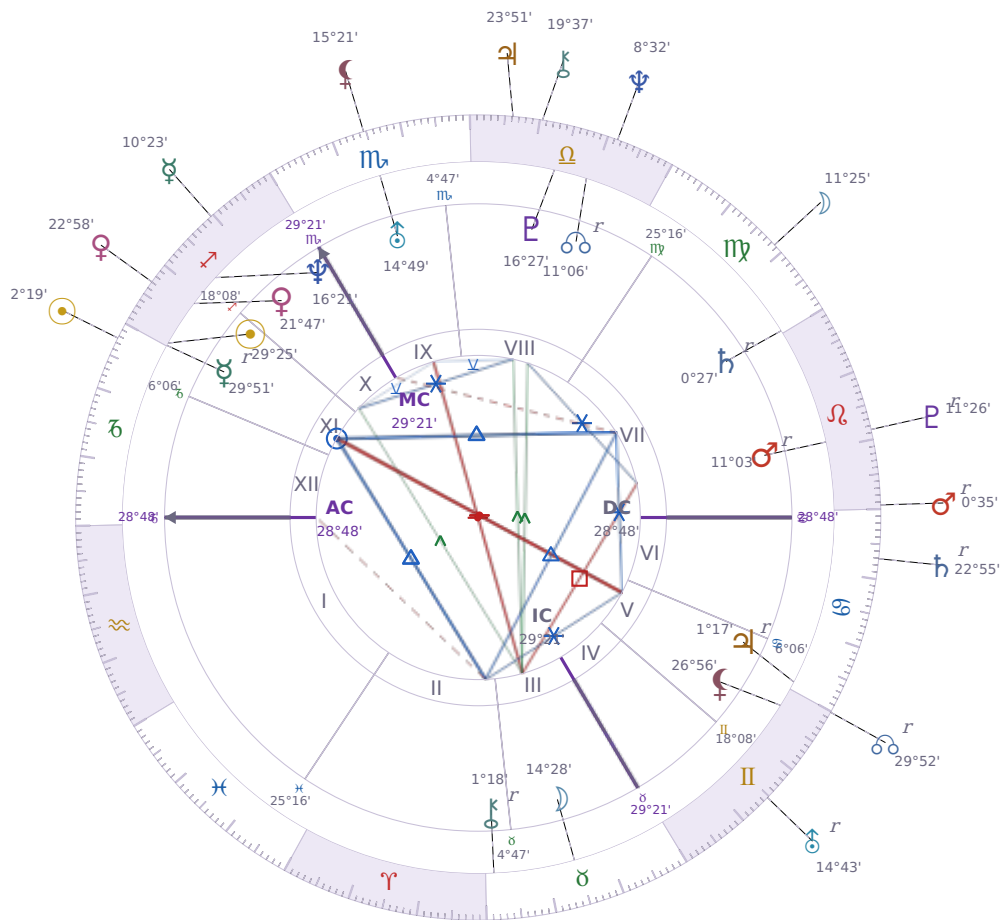

DAILY HOROSCOPE

Emmanuel Macron

President of France since 2017

♐ Sagittarius December 21, 1977 10:40 Amiens

Monday, 24 December 1945

TRANSITS FOR TODAY

☉ Sun	in ♐ Capricorn	2°19'53"
☾ Moon	in ♍ Virgo	11°25'21"
☿ Mercury	in ♐ Sagittarius	10°23'14"
♀ Venus	in ♐ Sagittarius	22°58'45"
♂ Mars	in ♌ Leo Rx	0°35'39"
♃ Jupiter	in ♎ Libra	23°51'42"
♄ Saturn	in ♋ Cancer Rx	22°55'47"

♅ Uranus	in ♊ Gemini	Rx	14°43'53"
♆ Neptune	in ♎ Libra		8°32'27"
♇ Pluto	in ♌ Leo	Rx	11°26'01"
♁ Chiron	in ♎ Libra		19°37'22"
♁ NNode	in ♊ Gemini	Rx	29°52'16"
♁ Lilith	in ♏ Scorpio		15°21'30"

NATAL PLANETS