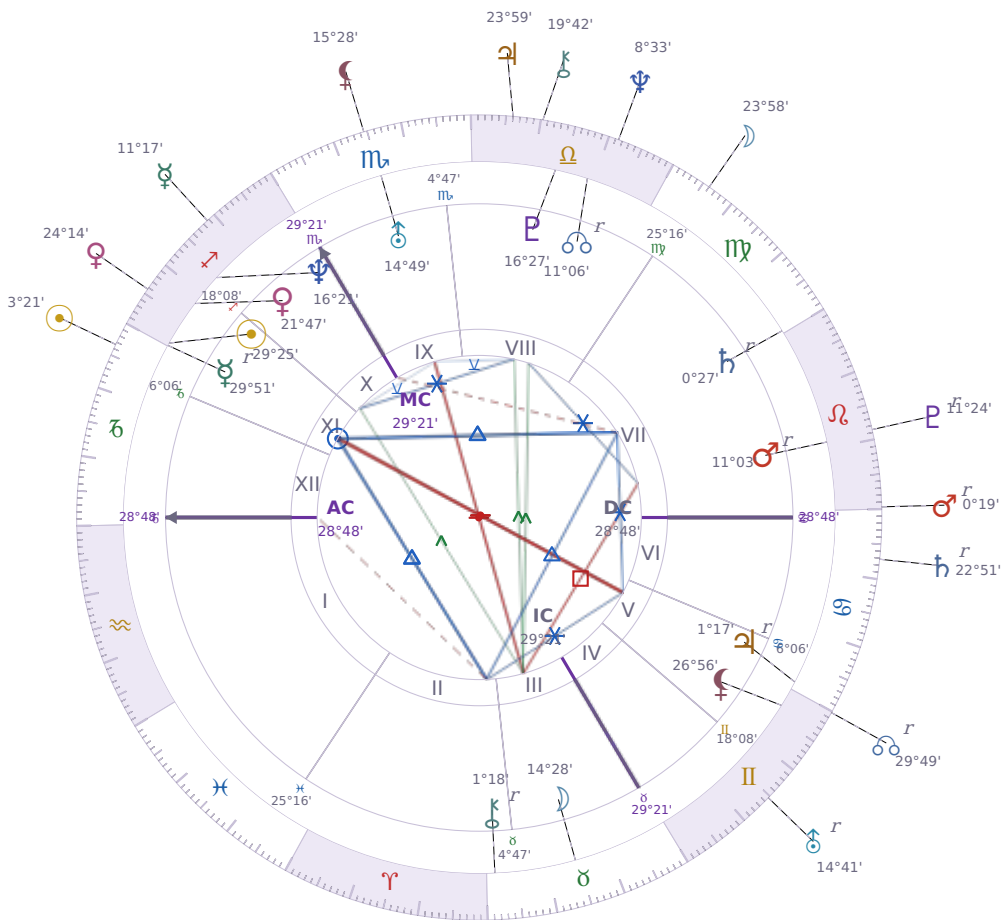

DAILY HOROSCOPE

Emmanuel Macron

President of France since 2017

♏ Sagittarius December 21, 1977 10:40 Amiens

Tuesday, 25 December 1945

TRANSITS FOR TODAY

☉ Sun	in ♏ Capricorn	3°21'01"
☾ Moon	in ♍ Virgo	23°58'13"
☿ Mercury	in ♏ Sagittarius	11°17'17"
♀ Venus	in ♏ Sagittarius	24°14'13"
♂ Mars	in ♌ Leo Rx	0°19'19"
♃ Jupiter	in ♎ Libra	23°59'43"
♄ Saturn	in ♋ Cancer Rx	22°51'18"

♅ Uranus	in ♊ Gemini Rx	14°41'30"
♆ Neptune	in ♎ Libra	8°33'01"
♇ Pluto	in ♌ Leo Rx	11°24'59"
♁ Chiron	in ♎ Libra	19°42'04"
♊ NNode	in ♊ Gemini Rx	29°49'06"
♁ Lilith	in ♏ Scorpio	15°28'11"

NATAL PLANETS