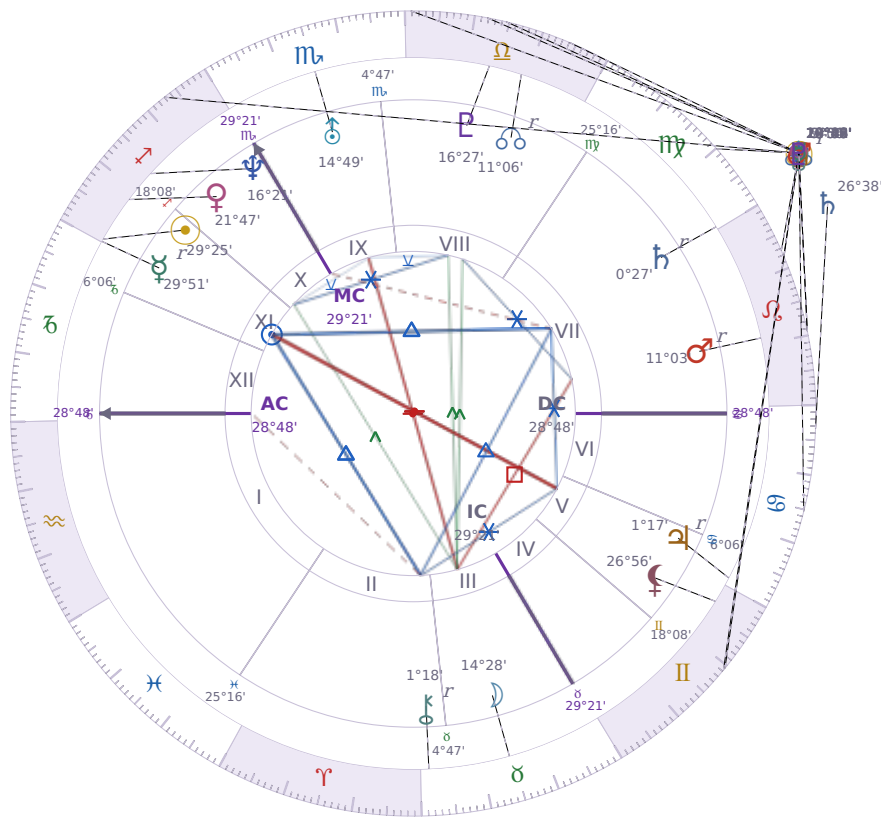

DAILY HOROSCOPE

Emmanuel Macron

President of France since 2017

♊ Sagittarius December 21, 1977 10:40 Amiens

Sunday, 7 July 1946

TRANSITS FOR TODAY

☉ Sun	in ♋ Cancer	14°45'16"
☾ Moon	in ♎ Libra	29°09'09"
☿ Mercury	in ♌ Leo	10°44'06"
♀ Venus	in ♌ Leo	22°41'12"
♂ Mars	in ♍ Virgo	9°54'32"
♃ Jupiter	in ♎ Libra	18°12'35"
♄ Saturn	in ♋ Cancer	26°38'06"

♅ Uranus	in ♊ Gemini	19°12'23"
♆ Neptune	in ♎ Libra	5°56'55"
♇ Pluto	in ♌ Leo	10°36'14"
♁ Chiron	in ♎ Libra	15°28'03"
♊ NNode	in ♊ Gemini Rx	19°32'43"
♁ Lilith	in ♏ Sagittarius	7°00'57"

NATAL PLANETS

☉ Sun	in ♏ Sagittarius	29°25'05"	XI
☾ Moon	in ♉ Taurus	14°28'55"	III
☿ Mercury	in ♏ Sagittarius	29°51'52"	XI Rx
♀ Venus	in ♏ Sagittarius	21°47'46"	XI
♂ Mars	in ♌ Leo	11°03'34"	VII Rx
♃ Jupiter	in ♋ Cancer	1°17'35"	V Rx
♄ Saturn	in ♍ Virgo	0°27'25"	VII Rx
♅ Uranus	in ♏ Scorpio	14°49'33"	IX
♆ Neptune	in ♏ Sagittarius	16°21'30"	X
♇ Pluto	in ♎ Libra	16°27'10"	VIII
♁ Chiron	in ♉ Taurus	1°18'59"	II Rx
♊ North Node	in ♎ Libra	11°07'00"	VIII Rx
♁ Lilith	in ♊ Gemini	26°56'07"	V