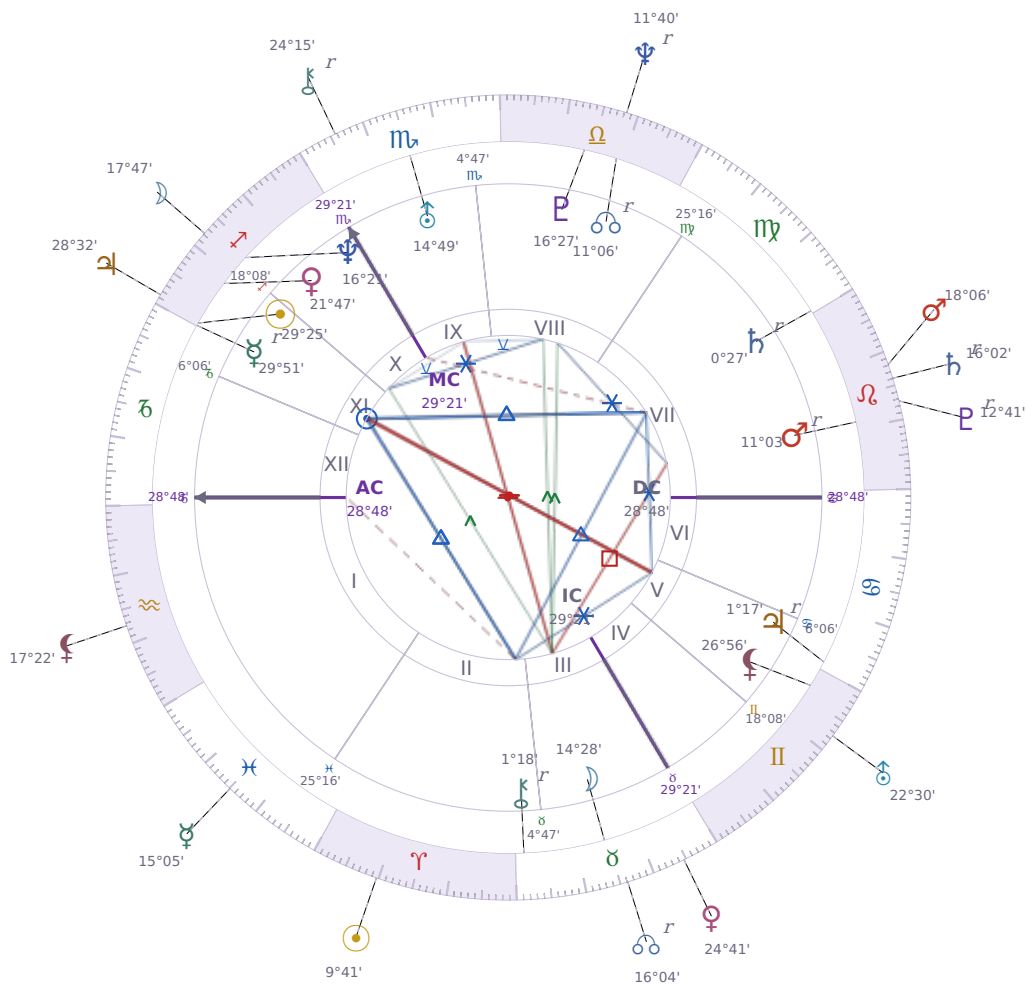

DAILY HOROSCOPE

Emmanuel Macron

President of France since 2017

♐ Sagittarius December 21, 1977 10:40 Amiens

Tuesday, 30 March 1948

TRANSITS FOR TODAY

☉ Sun	in ♈ Aries	9°41'40"
☾ Moon	in ♐ Sagittarius	17°47'17"
☿ Mercury	in ♓ Pisces	15°05'38"
♀ Venus	in ♈ Taurus	24°41'31"
♂ Mars	in ♌ Leo	18°06'34"
♃ Jupiter	in ♐ Sagittarius	28°32'58"
♄ Saturn	in ♌ Leo Rx	16°02'07"

♅ Uranus	in ♊ Gemini	22°30'16"
♆ Neptune	in ♎ Libra Rx	11°40'55"
♇ Pluto	in ♌ Leo Rx	12°41'42"
♁ Chiron	in ♏ Scorpio Rx	24°15'54"
♁ NNode	in ♉ Taurus Rx	16°04'47"
♁ Lilith	in ♒ Aquarius	17°22'48"

NATAL PLANETS