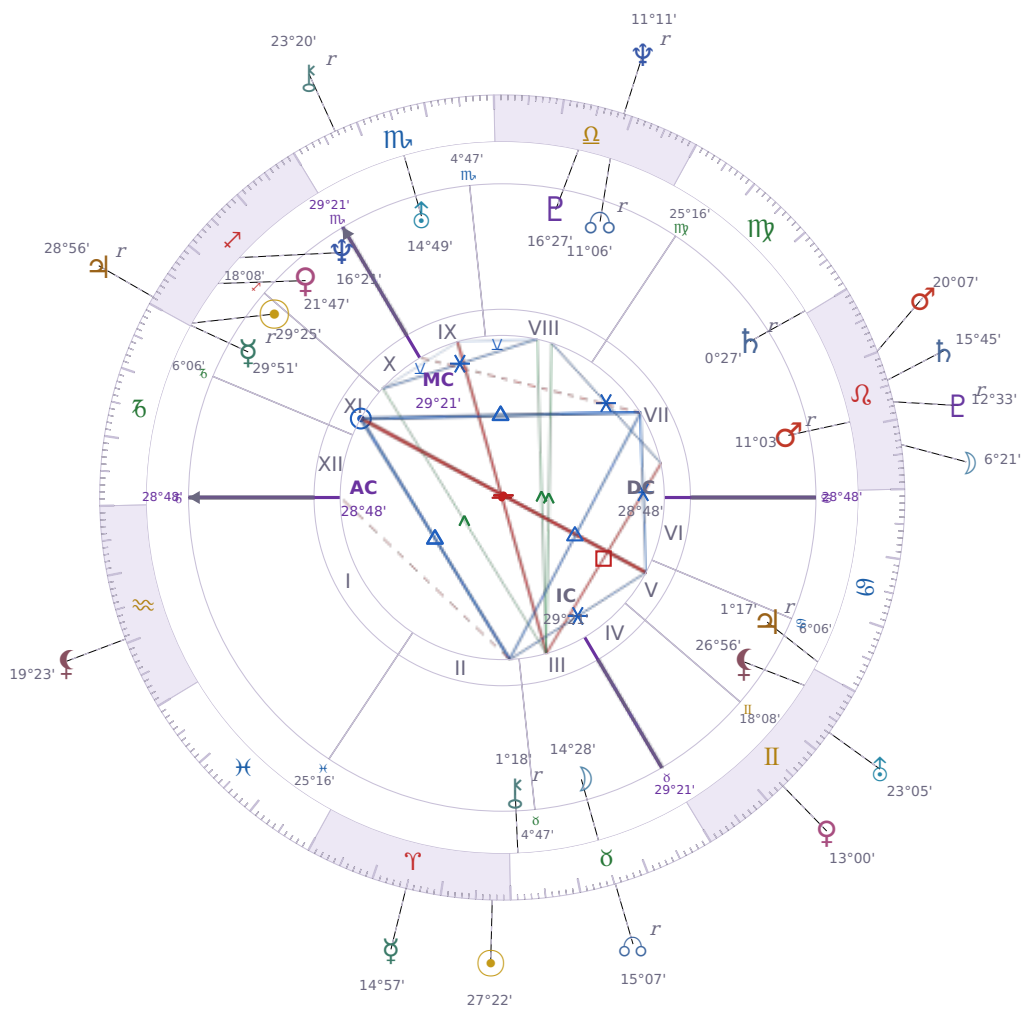

DAILY HOROSCOPE

Emmanuel Macron

President of France since 2017

♊ Sagittarius December 21, 1977 10:40 Amiens

Saturday, 17 April 1948

TRANSITS FOR TODAY

☉ Sun	in ♈ Aries	27°22'46"
☾ Moon	in ♌ Leo	6°21'22"
☿ Mercury	in ♈ Aries	14°57'47"
♀ Venus	in ♊ Gemini	13°00'58"
♂ Mars	in ♌ Leo	20°07'10"
♃ Jupiter	in ♐ Sagittarius Rx	28°56'03"
♄ Saturn	in ♌ Leo	15°45'21"

♅ Uranus	in ♊ Gemini	23°05'31"
♆ Neptune	in ♎ Libra Rx	11°11'36"
♇ Pluto	in ♌ Leo Rx	12°33'53"
♁ Chiron	in ♏ Scorpio Rx	23°20'07"
♁ NNode	in ♉ Taurus Rx	15°07'35"
♁ Lilith	in ♒ Aquarius	19°23'50"