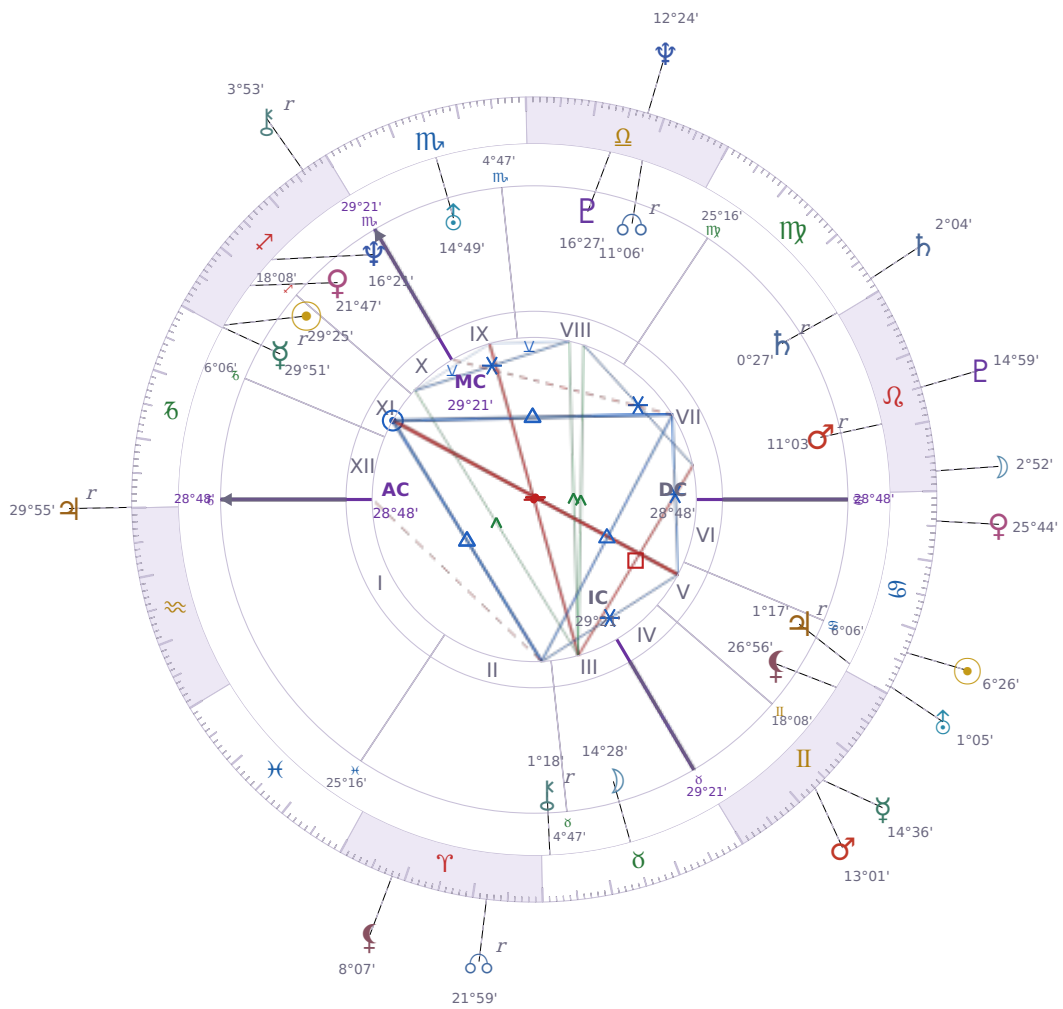

DAILY HOROSCOPE

Emmanuel Macron

President of France since 2017

♊ Sagittarius December 21, 1977 10:40 Amiens

Tuesday, 28 June 1949

TRANSITS FOR TODAY

☉ Sun	in ♋ Cancer	6°26'18"
☾ Moon	in ♌ Leo	2°53'00"
☿ Mercury	in ♊ Gemini	14°36'38"
♀ Venus	in ♋ Cancer	25°44'42"
♂ Mars	in ♊ Gemini	13°01'50"
♃ Jupiter	in ♐ Capricorn Rx	29°55'19"
♄ Saturn	in ♍ Virgo	2°04'49"

♅ Uranus	in ♋ Cancer	1°05'38"
♆ Neptune	in ♎ Libra	12°24'05"
♇ Pluto	in ♌ Leo	14°59'42"
♁ Chiron	in ♐ Sagittarius Rx	3°53'07"
♁ NNode	in ♈ Aries Rx	21°59'15"
♁ Lilith	in ♈ Aries	8°07'10"

NATAL PLANETS

☉ Sun	in ♐ Sagittarius	29°25'05"	XI
☾ Moon	in ♉ Taurus	14°28'55"	III
☿ Mercury	in ♐ Sagittarius	29°51'52"	XI Rx
♀ Venus	in ♐ Sagittarius	21°47'46"	XI
♂ Mars	in ♌ Leo	11°03'34"	VII Rx
♃ Jupiter	in ♋ Cancer	1°17'35"	V Rx
♄ Saturn	in ♍ Virgo	0°27'25"	VII Rx
♅ Uranus	in ♏ Scorpio	14°49'33"	IX
♆ Neptune	in ♐ Sagittarius	16°21'30"	X
♇ Pluto	in ♎ Libra	16°27'10"	VIII
♁ Chiron	in ♉ Taurus	1°18'59"	II Rx
♁ North Node	in ♎ Libra	11°07'00"	VIII Rx
♁ Lilith	in ♊ Gemini	26°56'07"	V

KEY DATE

♃ Jupiter enters ♐ Capricorn

Jupiter in *Capricorn* brings a **practical focus to growth**, and you'll notice people around you caring more about real results than big promises. At work and in money matters, there's a shift toward **building slowly and checking progress** — promotions come through steady effort, not sudden luck, and people stop wasting time on schemes that sound good but don't hold up. In relationships and personal goals, **patience and structure** actually start to feel rewarding instead of boring, so this is when people finally follow through on plans they've been putting off.