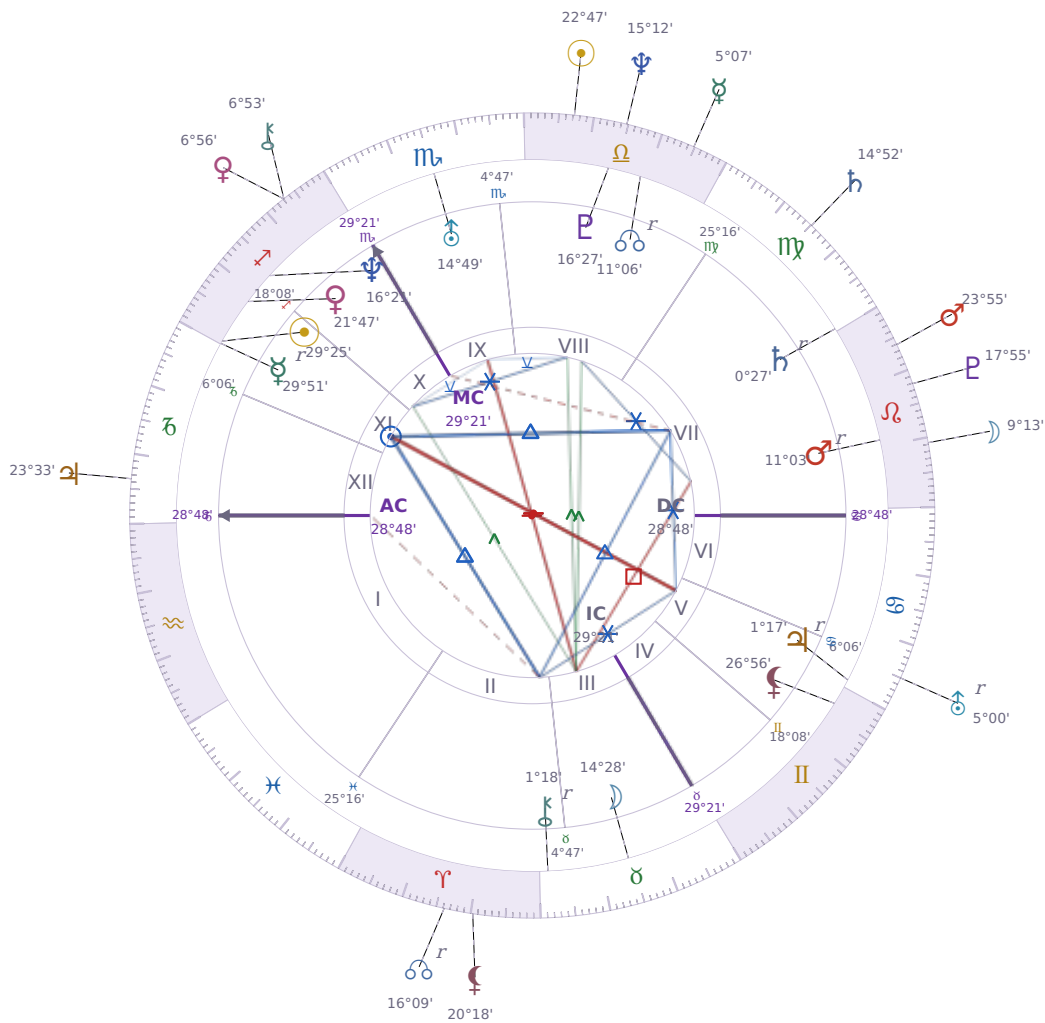

DAILY HOROSCOPE

Emmanuel Macron

President of France since 2017

♐ Sagittarius December 21, 1977 10:40 Amiens

Sunday, 16 October 1949

TRANSITS FOR TODAY

☉ Sun	in ♎ Libra	22°47'15"
☾ Moon	in ♌ Leo	9°13'54"
☿ Mercury	in ♎ Libra	5°07'39"
♀ Venus	in ♐ Sagittarius	6°56'39"
♂ Mars	in ♌ Leo	23°55'21"
♃ Jupiter	in ♏ Capricorn	23°33'35"
♄ Saturn	in ♍ Virgo	14°52'39"

♅ Uranus	in ♋ Cancer Rx	5°00'22"
♆ Neptune	in ♎ Libra	15°12'35"
♇ Pluto	in ♌ Leo	17°55'31"
♁ Chiron	in ♐ Sagittarius	6°53'58"
♊ NNode	in ♈ Aries Rx	16°09'45"
♁ Lilith	in ♈ Aries	20°18'12"

NATAL PLANETS