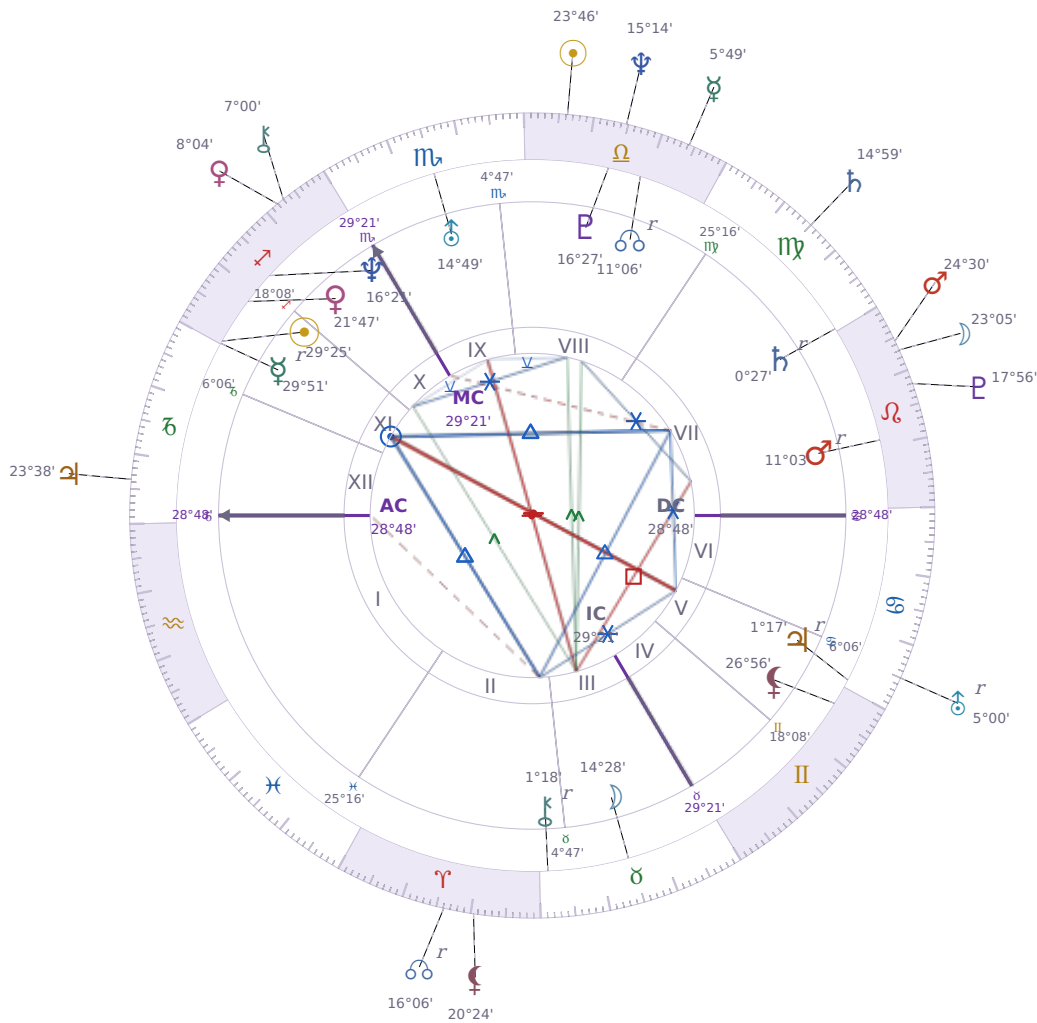

DAILY HOROSCOPE

Emmanuel Macron

President of France since 2017

♊ Sagittarius December 21, 1977 10:40 Amiens

Monday, 17 October 1949

TRANSITS FOR TODAY

☉ Sun	in ♎ Libra	23°46'48"
☾ Moon	in ♌ Leo	23°05'09"
☿ Mercury	in ♎ Libra	5°49'34"
♀ Venus	in ♐ Sagittarius	8°04'54"
♂ Mars	in ♌ Leo	24°30'23"
♃ Jupiter	in ♏ Capricorn	23°38'51"
♄ Saturn	in ♍ Virgo	14°59'09"

♅ Uranus	in ♋ Cancer Rx	5°00'03"
♆ Neptune	in ♎ Libra	15°14'48"
♇ Pluto	in ♌ Leo	17°56'27"
♁ Chiron	in ♐ Sagittarius	7°00'01"
♊ NNode	in ♈ Aries Rx	16°06'35"
♁ Lilith	in ♈ Aries	20°24'50"

NATAL PLANETS