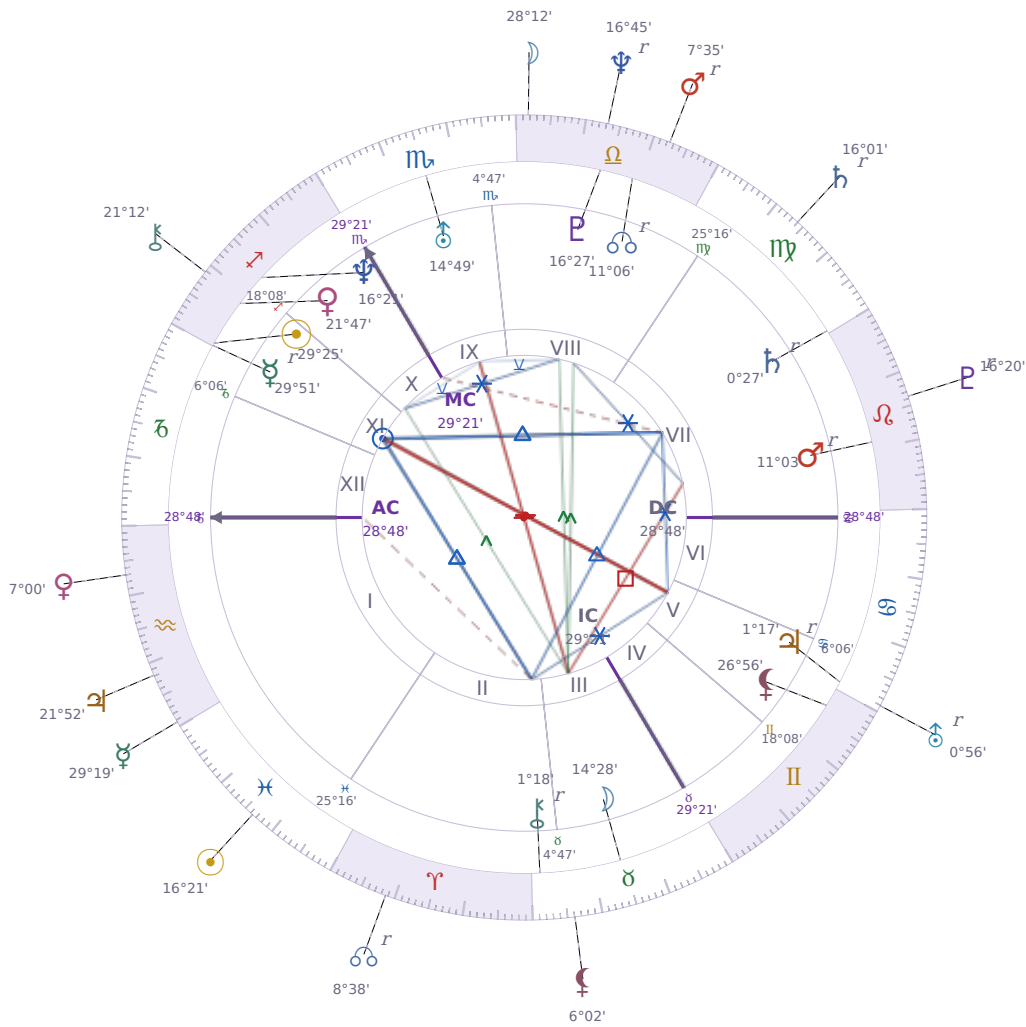

DAILY HOROSCOPE

## Emmanuel Macron

President of France since 2017

♊ Sagittarius December 21, 1977 10:40 Amiens

**Tuesday, 7 March 1950**

### TRANSITS FOR TODAY

☉ Sun	in ♋ Pisces	16°21'04"
☾ Moon	in ♎ Libra	28°12'55"
☿ Mercury	in ♒ Aquarius	29°19'06"
♀ Venus	in ♒ Aquarius	7°00'01"
♂ Mars	in ♎ Libra Rx	7°35'29"
♃ Jupiter	in ♒ Aquarius	21°52'25"
♄ Saturn	in ♍ Virgo Rx	16°01'39"