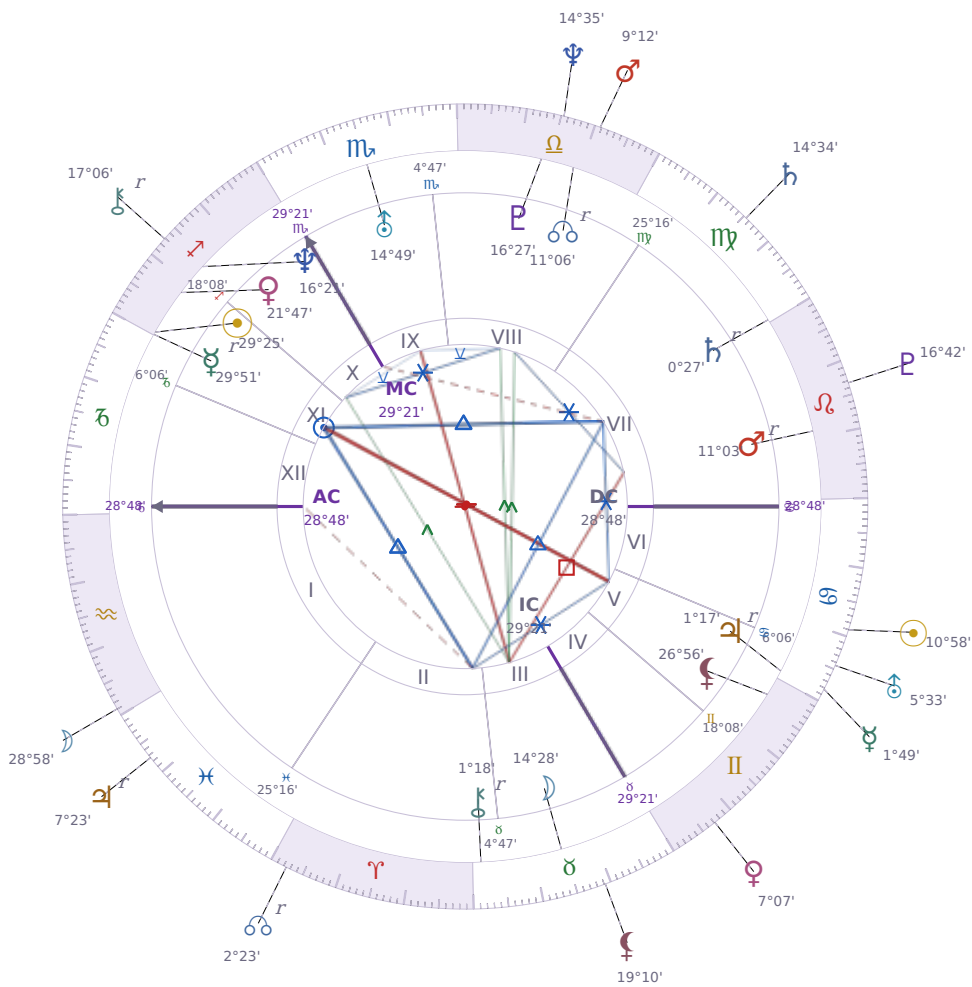

DAILY HOROSCOPE

Emmanuel Macron

President of France since 2017

♊ Sagittarius December 21, 1977 10:40 Amiens

Monday, 3 July 1950

TRANSITS FOR TODAY

☉ Sun	in ♋ Cancer	10°58'47"
☾ Moon	in ♒ Aquarius	28°58'40"
☿ Mercury	in ♋ Cancer	1°49'19"
♀ Venus	in ♊ Gemini	7°07'28"
♂ Mars	in ♎ Libra	9°12'22"
♃ Jupiter	in ♓ Pisces Rx	7°23'04"
♄ Saturn	in ♍ Virgo	14°34'03"

♅ Uranus	in ♋ Cancer	5°33'26"
♆ Neptune	in ♎ Libra	14°35'24"
♇ Pluto	in ♌ Leo	16°42'12"
♁ Chiron	in ♐ Sagittarius Rx	17°06'59"
♁ NNode	in ♈ Aries Rx	2°23'46"
♁ Lilith	in ♉ Taurus	19°10'16"

NATAL PLANETS