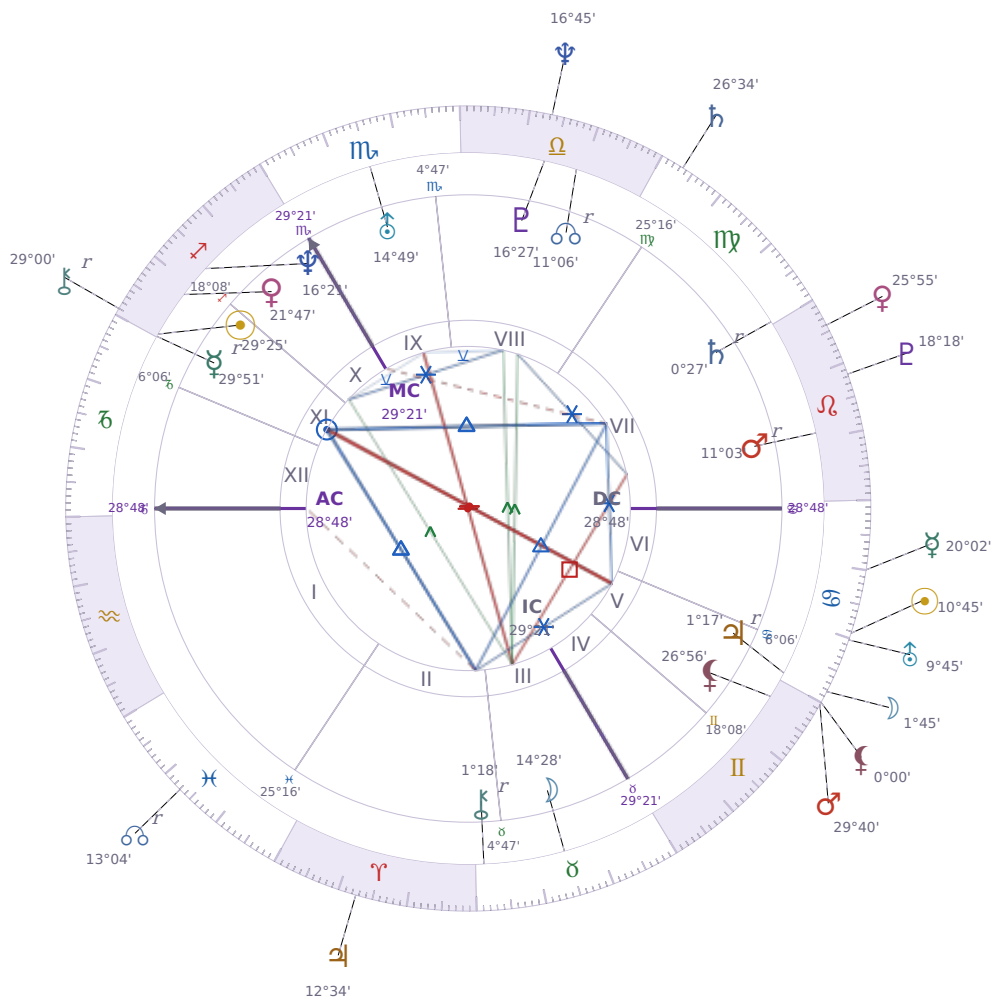

DAILY HOROSCOPE

## Emmanuel Macron

President of France since 2017

♊ Sagittarius December 21, 1977 10:40 Amiens

**Tuesday, 3 July 1951**