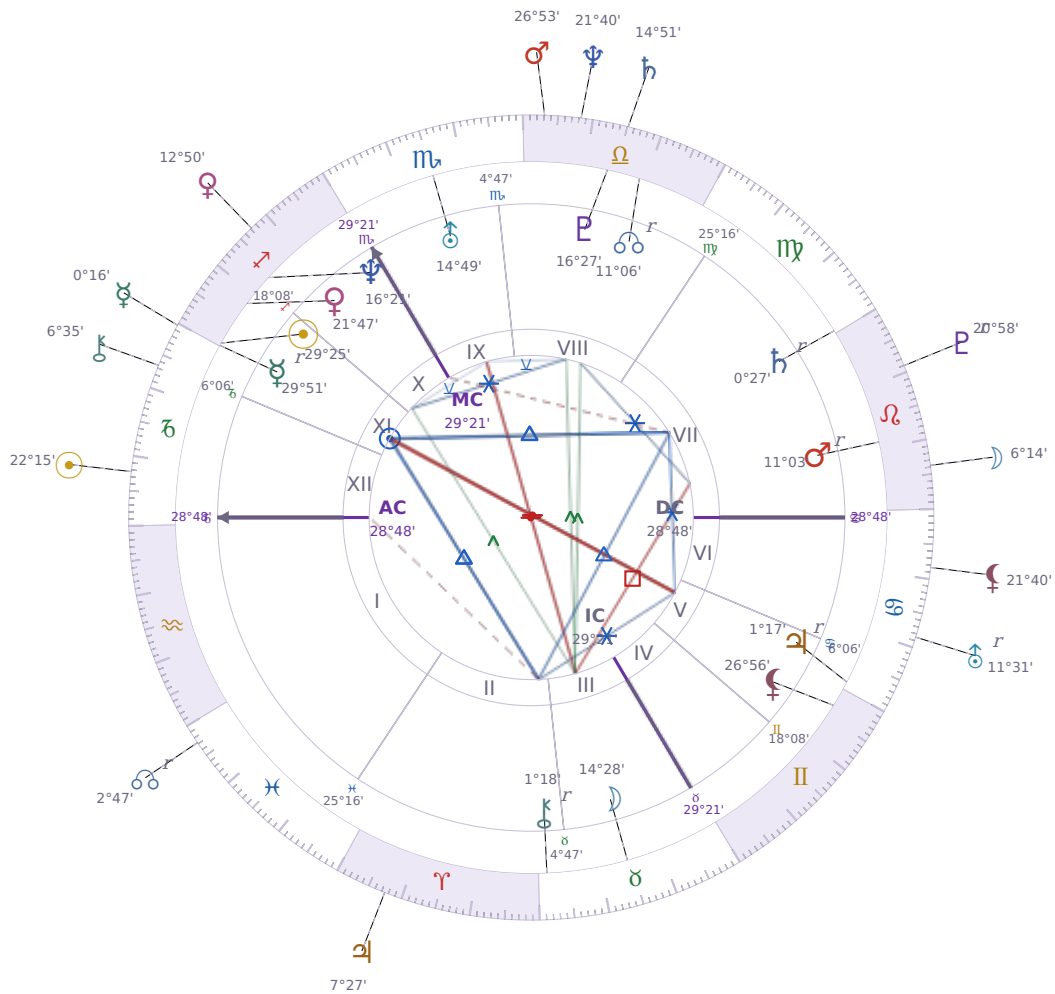

DAILY HOROSCOPE

Emmanuel Macron

President of France since 2017

♊ Sagittarius December 21, 1977 10:40 Amiens

Sunday, 13 January 1952

TRANSITS FOR TODAY

☉ Sun	in ♑ Capricorn	22°15'08"
☾ Moon	in ♌ Leo	6°14'56"
☿ Mercury	in ♑ Capricorn	0°16'44"
♀ Venus	in ♏ Sagittarius	12°50'25"
♂ Mars	in ♎ Libra	26°53'38"
♃ Jupiter	in ♈ Aries	7°27'17"
♄ Saturn	in ♎ Libra	14°51'55"

♅ Uranus	in ♋ Cancer	Rx	11°31'10"
♆ Neptune	in ♎ Libra		21°40'58"
♇ Pluto	in ♌ Leo	Rx	20°58'40"
♁ Chiron	in ♑ Capricorn		6°35'14"
♊ NNode	in ♓ Pisces	Rx	2°47'51"
♁ Lilith	in ♋ Cancer		21°40'42"

NATAL PLANETS

KEY DATE

☿ Mercury enters ♑ Capricorn

Mercury entering *Capricorn* shifts how you talk and think toward **practical results** — you'll notice yourself cutting out small talk and focusing on what actually matters at work or in conversations. People around you tend to **respect the directness** more during this time, even if your words feel plainer than usual, because *Capricorn* makes communication **efficient and honest**. At work especially, **planning and problem-solving** feel sharper; *Mercury* here rewards you for thinking several steps ahead instead of reacting on the spot.