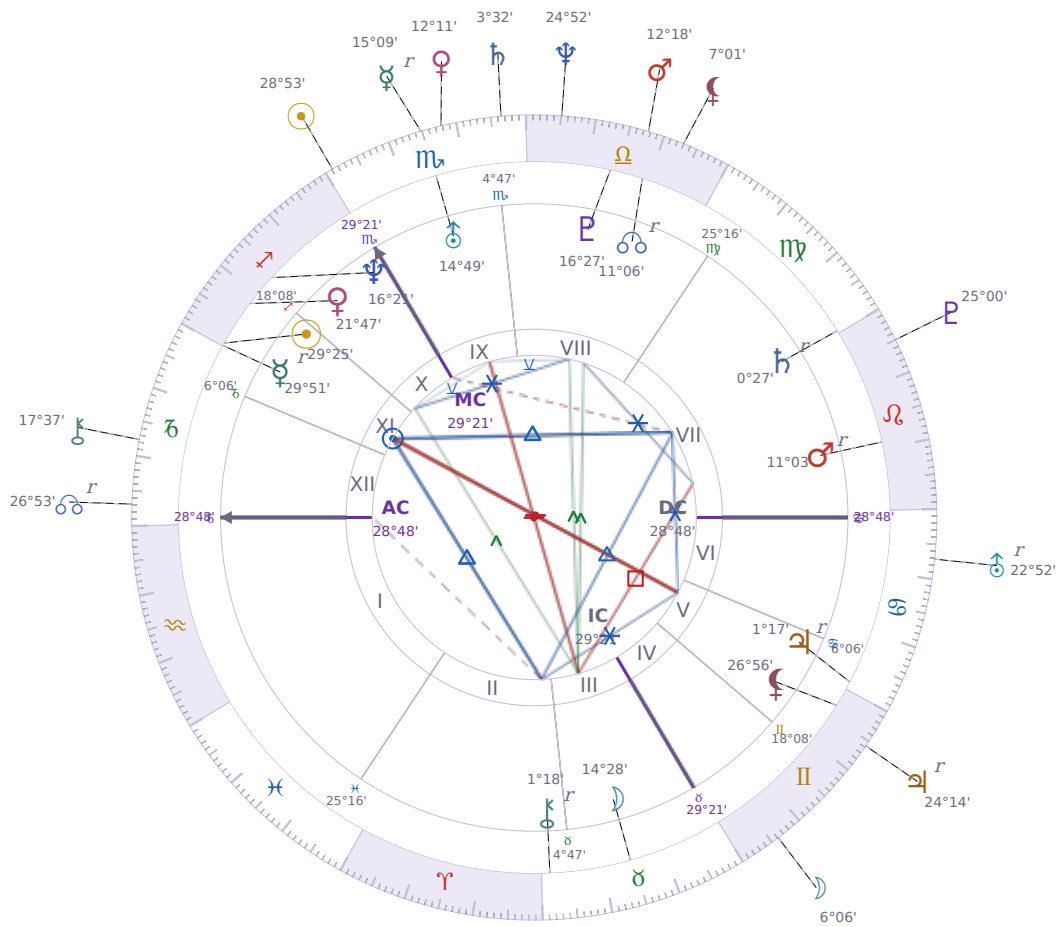

DAILY HOROSCOPE

## Emmanuel Macron

President of France since 2017

♐ Sagittarius December 21, 1977 10:40 Amiens

**Saturday, 21 November 1953**