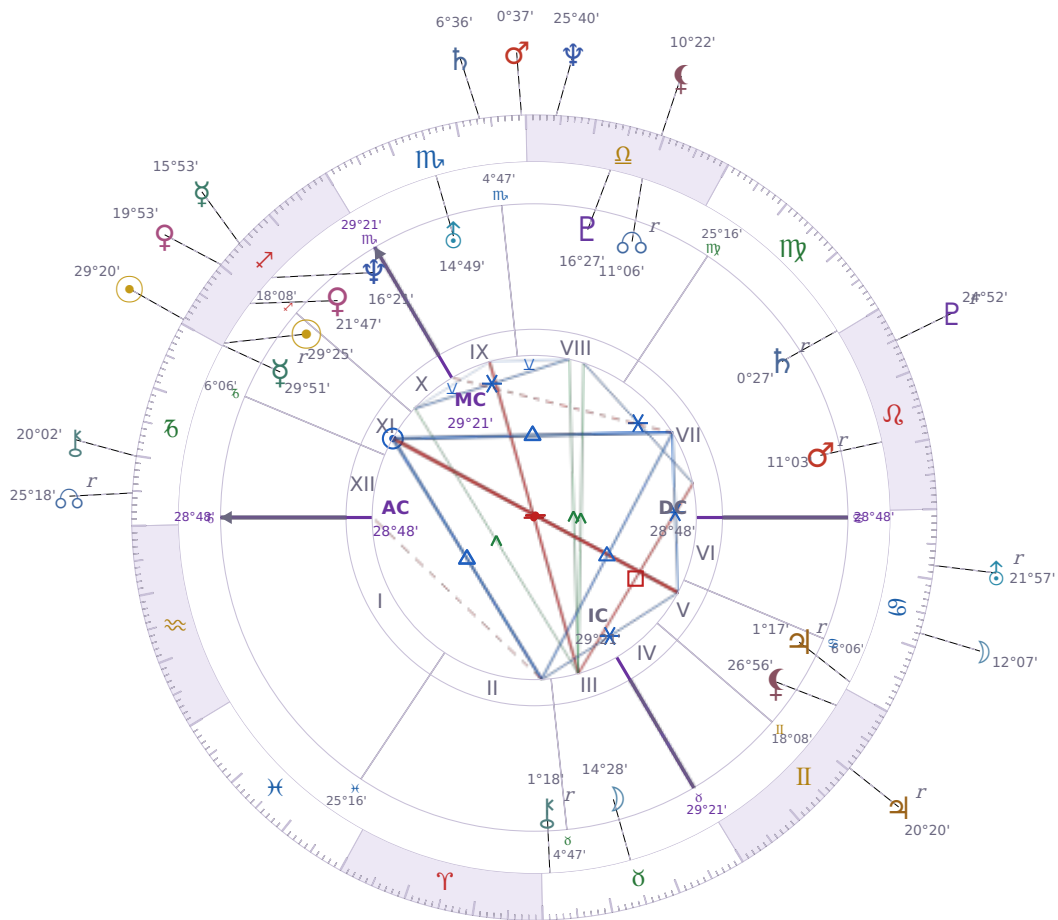

DAILY HOROSCOPE

## Emmanuel Macron

President of France since 2017

♏ Sagittarius December 21, 1977 10:40 Amiens

**Monday, 21 December 1953**