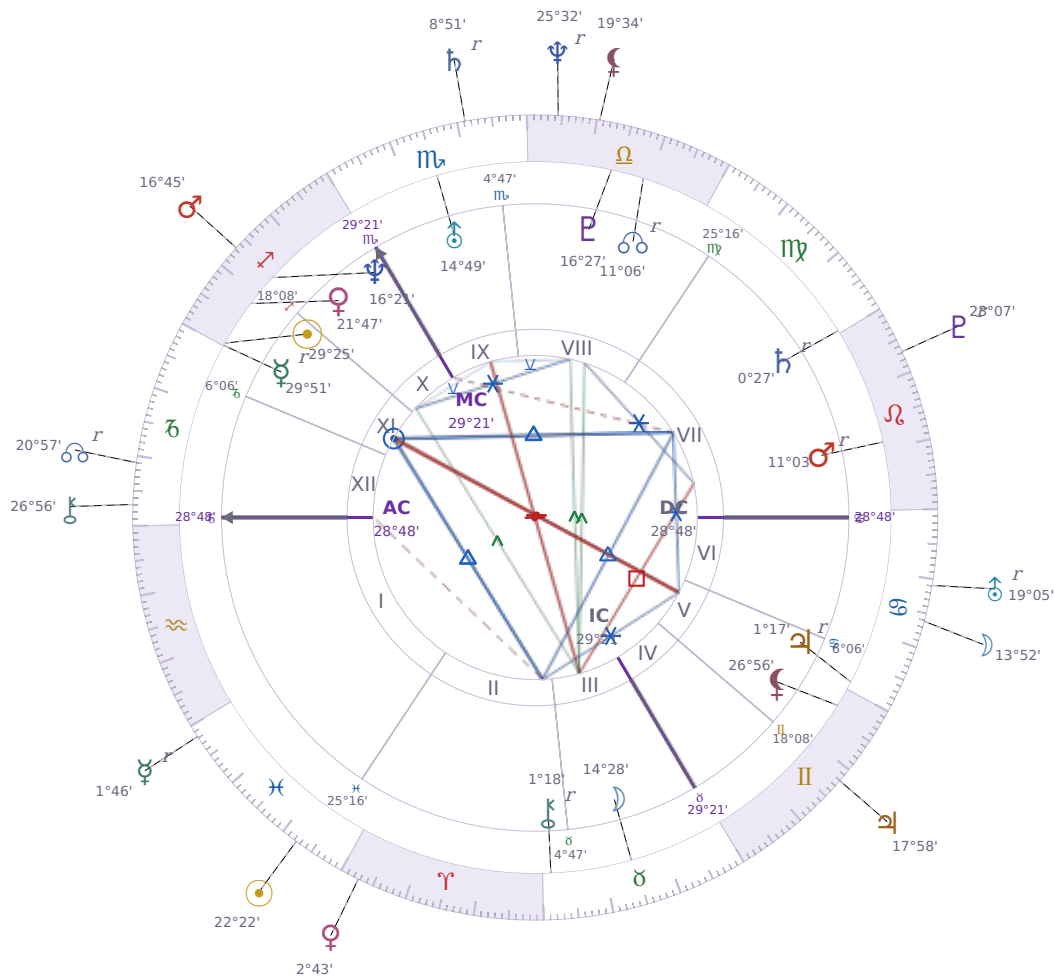

DAILY HOROSCOPE

Emmanuel Macron

President of France since 2017

♊ Sagittarius December 21, 1977 10:40 Amiens

Saturday, 13 March 1954

TRANSITS FOR TODAY

☉ Sun	in ♓ Pisces	22°22'41"
☾ Moon	in ♋ Cancer	13°52'22"
☿ Mercury	in ♓ Pisces Rx	1°46'14"
♀ Venus	in ♈ Aries	2°43'50"
♂ Mars	in ♐ Sagittarius	16°45'42"
♃ Jupiter	in ♊ Gemini	17°58'22"
♄ Saturn	in ♏ Scorpio Rx	8°51'23"

♅ Uranus	in ♋ Cancer	Rx	19°05'23"
♆ Neptune	in ♎ Libra	Rx	25°32'00"
♇ Pluto	in ♌ Leo	Rx	23°07'54"
♁ Chiron	in ♑ Capricorn		26°56'41"
♁ NNode	in ♑ Capricorn	Rx	20°57'58"
♁ Lilith	in ♎ Libra		19°34'09"

## NATAL PLANETS

☉ Sun	in ♏ Sagittarius		29°25'05"	XI
☾ Moon	in ♉ Taurus		14°28'55"	III
☿ Mercury	in ♏ Sagittarius		29°51'52"	XI Rx
♀ Venus	in ♏ Sagittarius		21°47'46"	XI
♂ Mars	in ♌ Leo		11°03'34"	VII Rx
♃ Jupiter	in ♋ Cancer		1°17'35"	V Rx
♄ Saturn	in ♍ Virgo		0°27'25"	VII Rx
♅ Uranus	in ♏ Scorpio		14°49'33"	IX
♆ Neptune	in ♏ Sagittarius		16°21'30"	X
♇ Pluto	in ♎ Libra		16°27'10"	VIII
♁ Chiron	in ♉ Taurus		1°18'59"	II Rx
♁ North Node	in ♎ Libra		11°07'00"	VIII Rx
♁ Lilith	in ♊ Gemini		26°56'07"	V

## KEY TRANSIT FACTORS