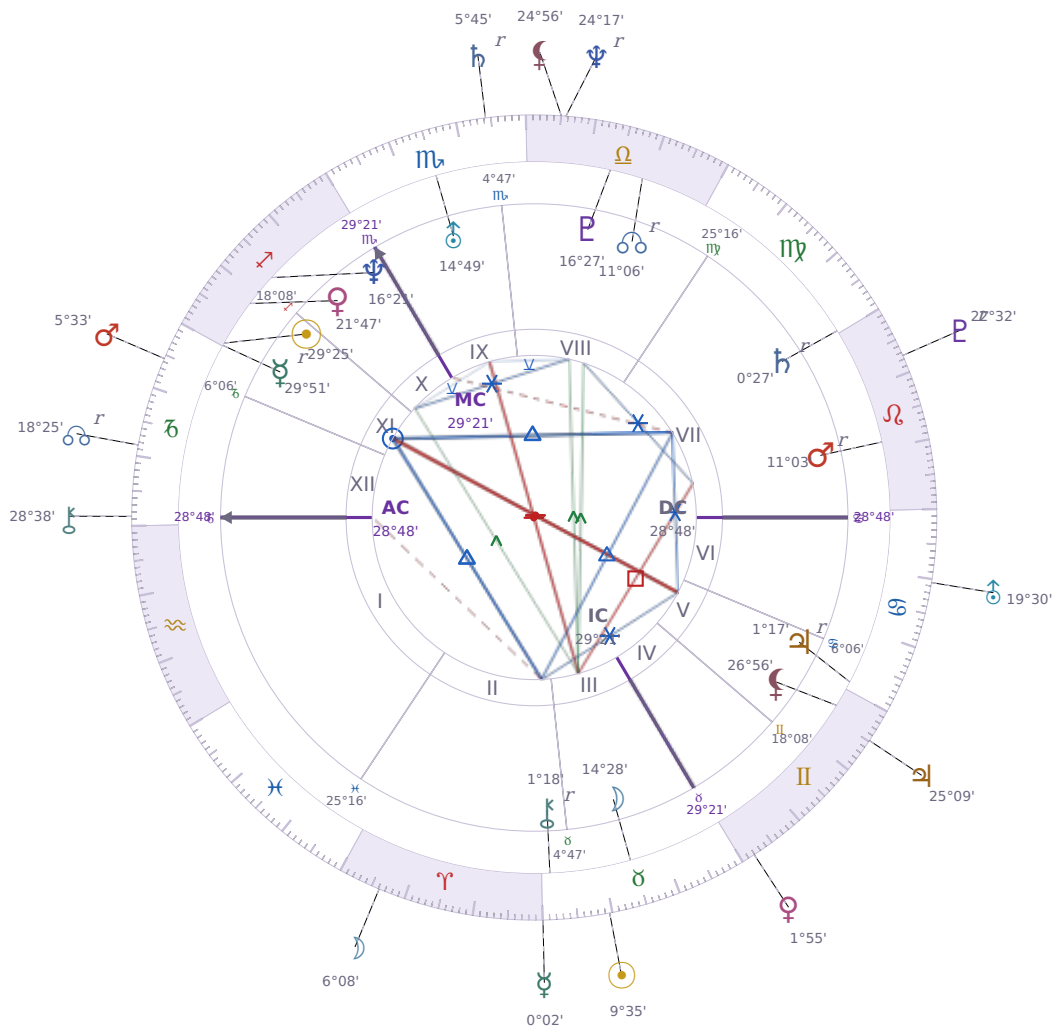

DAILY HOROSCOPE

Emmanuel Macron

President of France since 2017

♊ Sagittarius December 21, 1977 10:40 Amiens

Friday, 30 April 1954

TRANSITS FOR TODAY

☉ Sun	in ♉ Taurus	9°35'57"
☾ Moon	in ♈ Aries	6°08'30"
☿ Mercury	in ♉ Taurus	0°02'51"
♀ Venus	in ♊ Gemini	1°55'52"
♂ Mars	in ♐ Capricorn	5°33'04"
♃ Jupiter	in ♊ Gemini	25°09'52"
♄ Saturn	in ♏ Scorpio Rx	5°45'40"

♅ Uranus	in ♋ Cancer	19°30'06"
♆ Neptune	in ♎ Libra Rx	24°17'12"
♇ Pluto	in ♌ Leo Rx	22°32'17"
♁ Chiron	in ♐ Capricorn	28°38'39"
♁ NNode	in ♐ Capricorn Rx	18°25'26"
♁ Lilith	in ♎ Libra	24°56'52"

NATAL PLANETS

KEY DATE

☿ Mercury enters ♉ Taurus

Mercury moving into *Taurus* shifts how you **communicate and think** — you'll notice yourself speaking more slowly, choosing words with care instead of rushing through sentences. At work and in conversations, people tend to **focus on practical details** and want concrete facts rather than abstract ideas, which means discussions about money, plans, or decisions take longer but reach clearer agreements. This transit makes most people **stick to their positions** once they've decided something, so expect less back-and-forth and more people digging in on what they actually believe.

♃ Jupiter ☉ Opposition ☉ natal Sun ★

Right now you are running into people and situations that directly challenge what you believe about yourself. You feel **pulled in opposite directions** — one part of you wants to expand and take on more, while another part doubts whether you can actually deliver. Over the coming weeks, this friction is likely to expose where you've been overestimating your capabilities or making promises you can't keep.