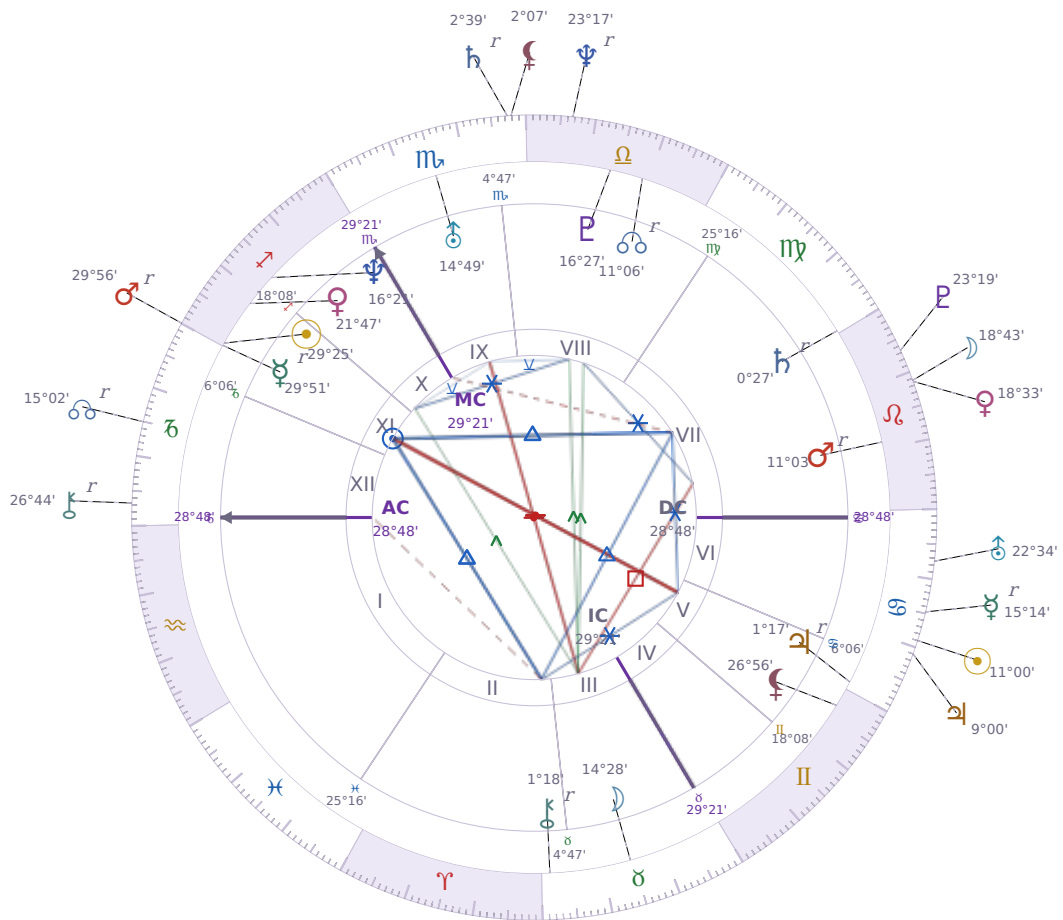

DAILY HOROSCOPE

Emmanuel Macron

President of France since 2017

♐ Sagittarius December 21, 1977 10:40 Amiens

Saturday, 3 July 1954

TRANSITS FOR TODAY

☉ Sun	in ♋ Cancer	11°00'50"
☾ Moon	in ♌ Leo	18°43'48"
☿ Mercury	in ♋ Cancer Rx	15°14'45"
♀ Venus	in ♌ Leo	18°33'56"
♂ Mars	in ♐ Sagittarius Rx	29°56'36"
♃ Jupiter	in ♋ Cancer	9°00'16"
♄ Saturn	in ♏ Scorpio Rx	2°39'05"

♅ Uranus	in ♋ Cancer	22°34'20"
♆ Neptune	in ♎ Libra Rx	23°17'12"
♇ Pluto	in ♌ Leo	23°19'51"
♁ Chiron	in ♐ Capricorn Rx	26°44'34"
♁ NNode	in ♐ Capricorn Rx	15°02'08"
♁ Lilith	in ♏ Scorpio	2°07'02"

NATAL PLANETS