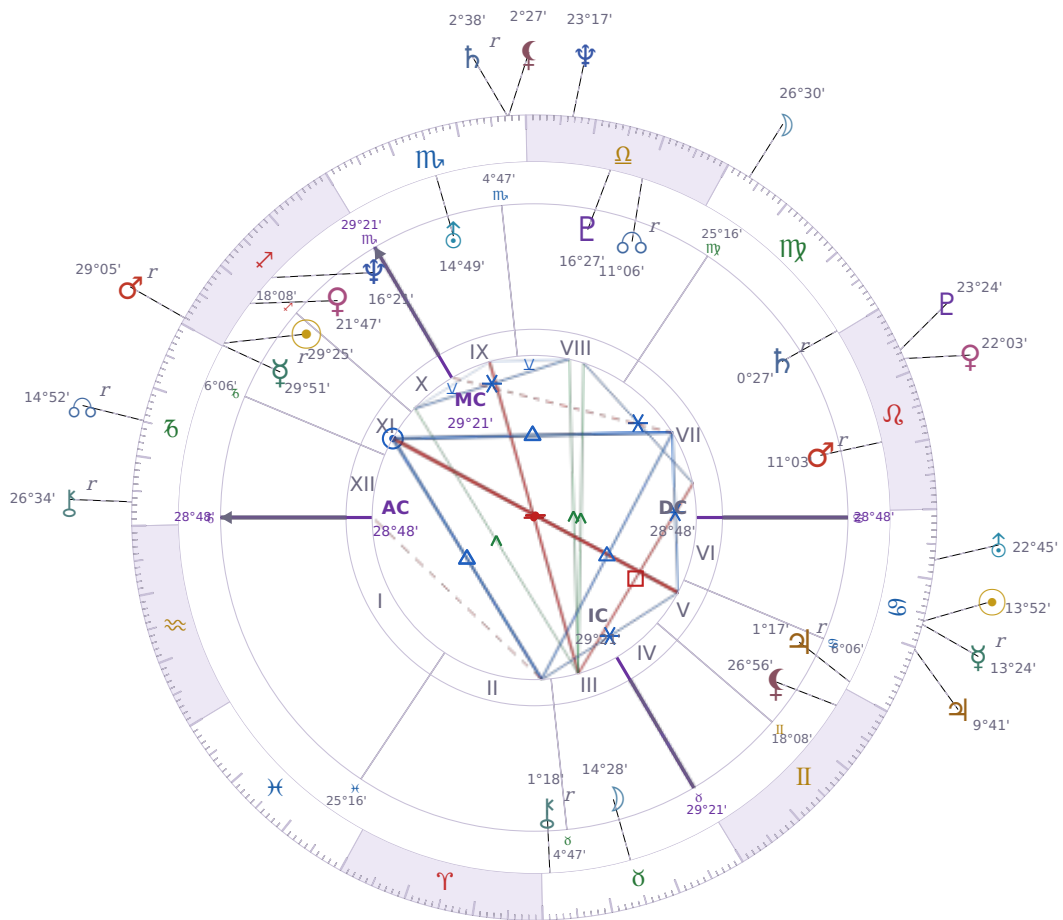

DAILY HOROSCOPE

Emmanuel Macron

President of France since 2017

♐ Sagittarius December 21, 1977 10:40 Amiens

Tuesday, 6 July 1954

TRANSITS FOR TODAY

☉ Sun	in ♋ Cancer	13°52'30"
☾ Moon	in ♍ Virgo	26°30'48"
☿ Mercury	in ♋ Cancer Rx	13°24'12"
♀ Venus	in ♌ Leo	22°03'32"
♂ Mars	in ♐ Sagittarius Rx	29°05'04"
♃ Jupiter	in ♋ Cancer	9°41'06"
♄ Saturn	in ♏ Scorpio Rx	2°38'35"

♅ Uranus	in ♋ Cancer	22°45'11"
♆ Neptune	in ♎ Libra	23°17'10"
♇ Pluto	in ♌ Leo	23°24'25"
♁ Chiron	in ♐ Capricorn Rx	26°34'21"
♁ NNode	in ♐ Capricorn Rx	14°52'36"
♁ Lilith	in ♏ Scorpio	2°27'10"

NATAL PLANETS