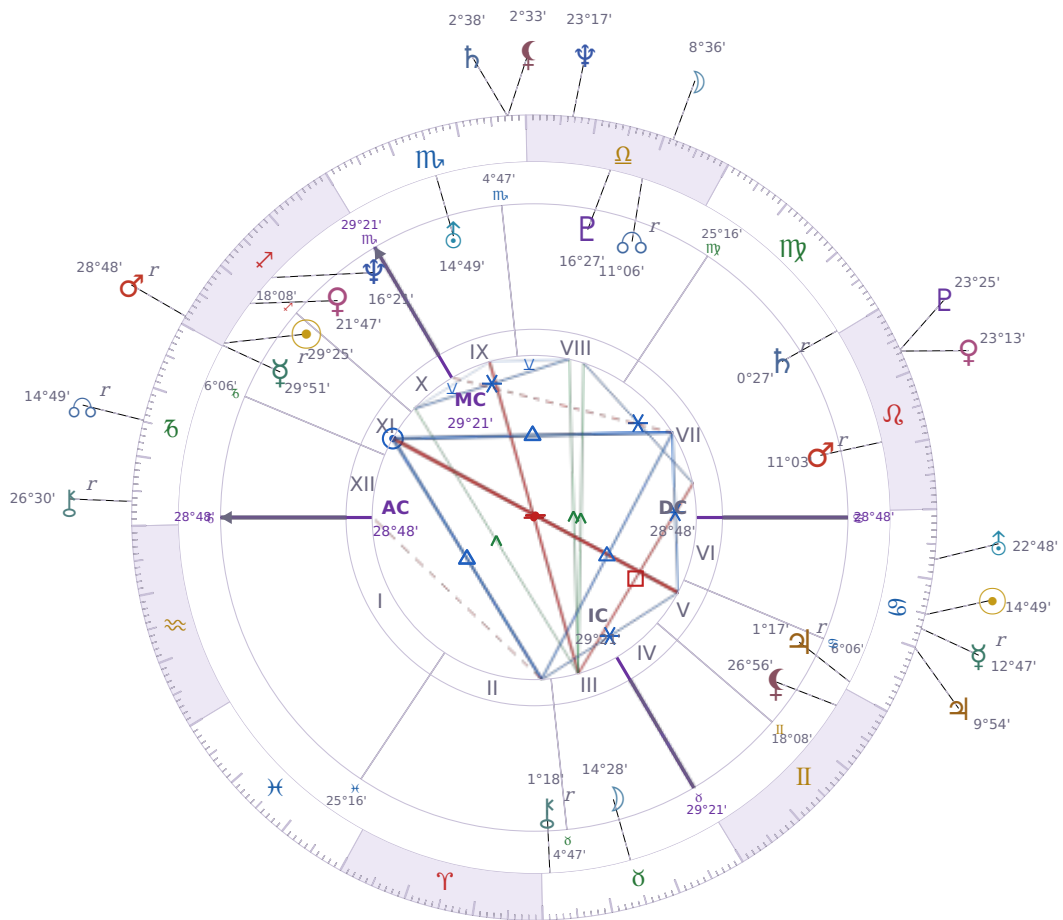

DAILY HOROSCOPE

Emmanuel Macron

President of France since 2017

♐ Sagittarius December 21, 1977 10:40 Amiens

Wednesday, 7 July 1954

TRANSITS FOR TODAY

☉ Sun	in ♋ Cancer	14°49'42"
☾ Moon	in ♎ Libra	8°36'18"
☿ Mercury	in ♋ Cancer Rx	12°47'35"
♀ Venus	in ♌ Leo	23°13'14"
♂ Mars	in ♐ Sagittarius Rx	28°48'42"
♃ Jupiter	in ♋ Cancer	9°54'41"
♄ Saturn	in ♏ Scorpio	2°38'37"

♅ Uranus	in ♋ Cancer	22°48'49"
♆ Neptune	in ♎ Libra	23°17'13"
♇ Pluto	in ♌ Leo	23°25'58"
♁ Chiron	in ♐ Capricorn Rx	26°30'54"
♁ NNode	in ♐ Capricorn Rx	14°49'25"
♁ Lilith	in ♏ Scorpio	2°33'53"

NATAL PLANETS

KEY DATE

♄ Saturn stations Direct

Saturn turning direct means **stuck decisions and delayed projects** can finally move again after months of standing still. What felt unclear or blocked in your work, finances, or long-term plans becomes **clearer and actionable** as *Saturn* pushes forward. The pattern most people notice is **real progress on what matters** — whether that's getting a commitment from someone, finishing something you started, or seeing results from hard work you put in during the retrograde.