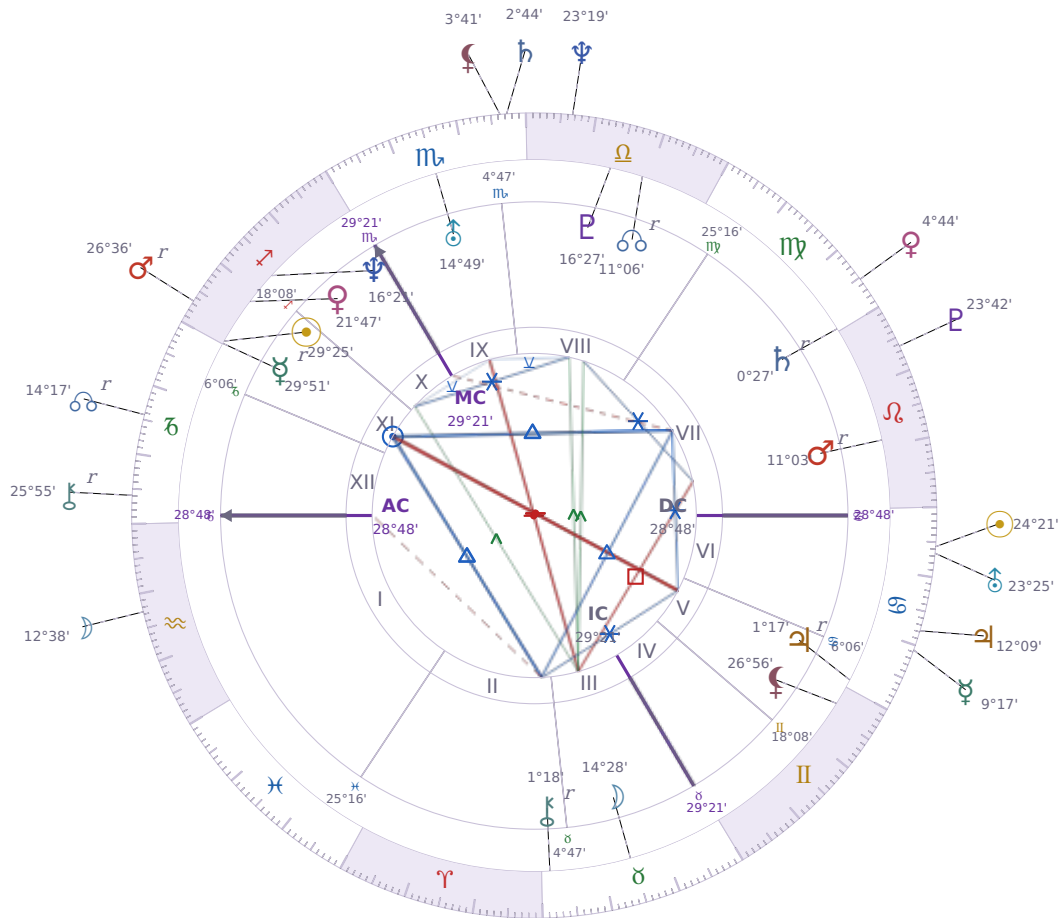

DAILY HOROSCOPE

## Emmanuel Macron

President of France since 2017

♐ Sagittarius December 21, 1977 10:40 Amiens

**Saturday, 17 July 1954**