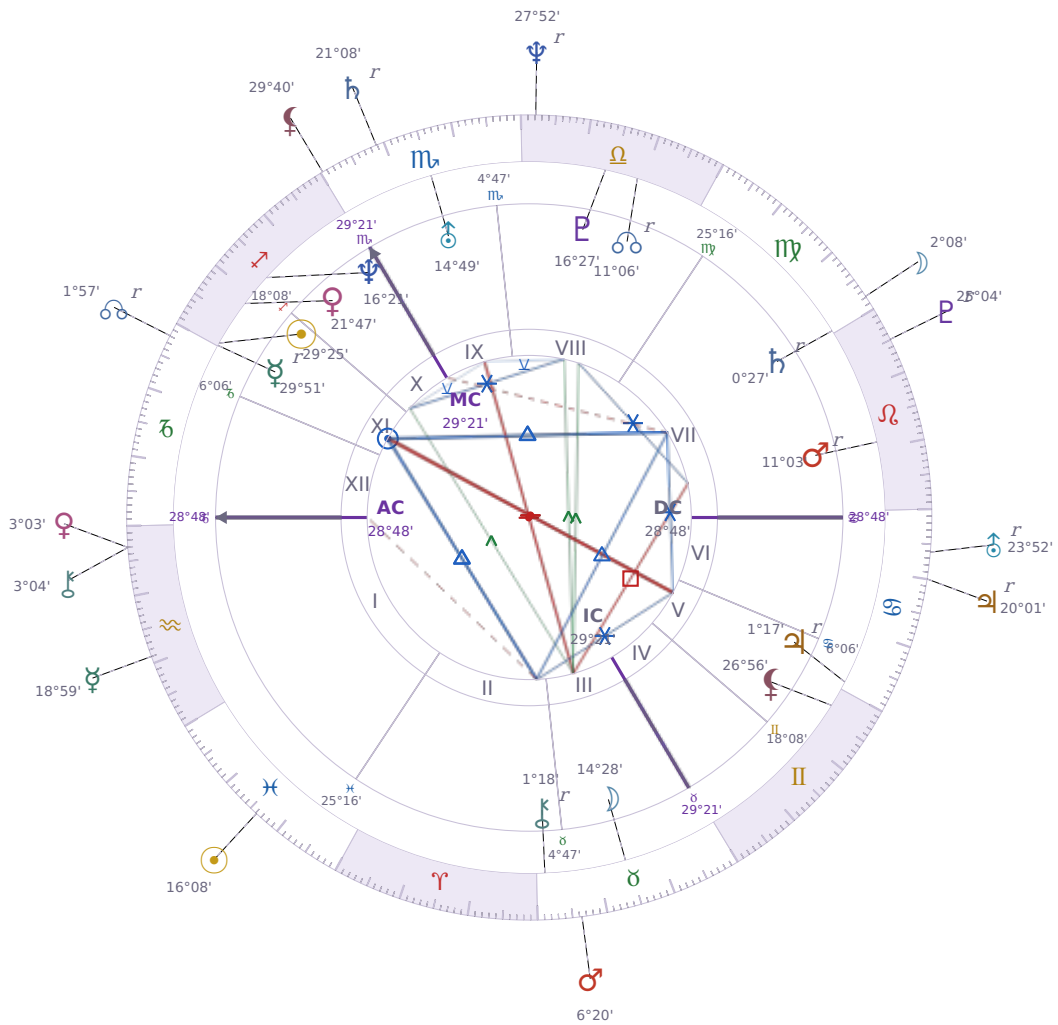

DAILY HOROSCOPE

## Emmanuel Macron

President of France since 2017

♐ Sagittarius December 21, 1977 10:40 Amiens

**Monday, 7 March 1955**