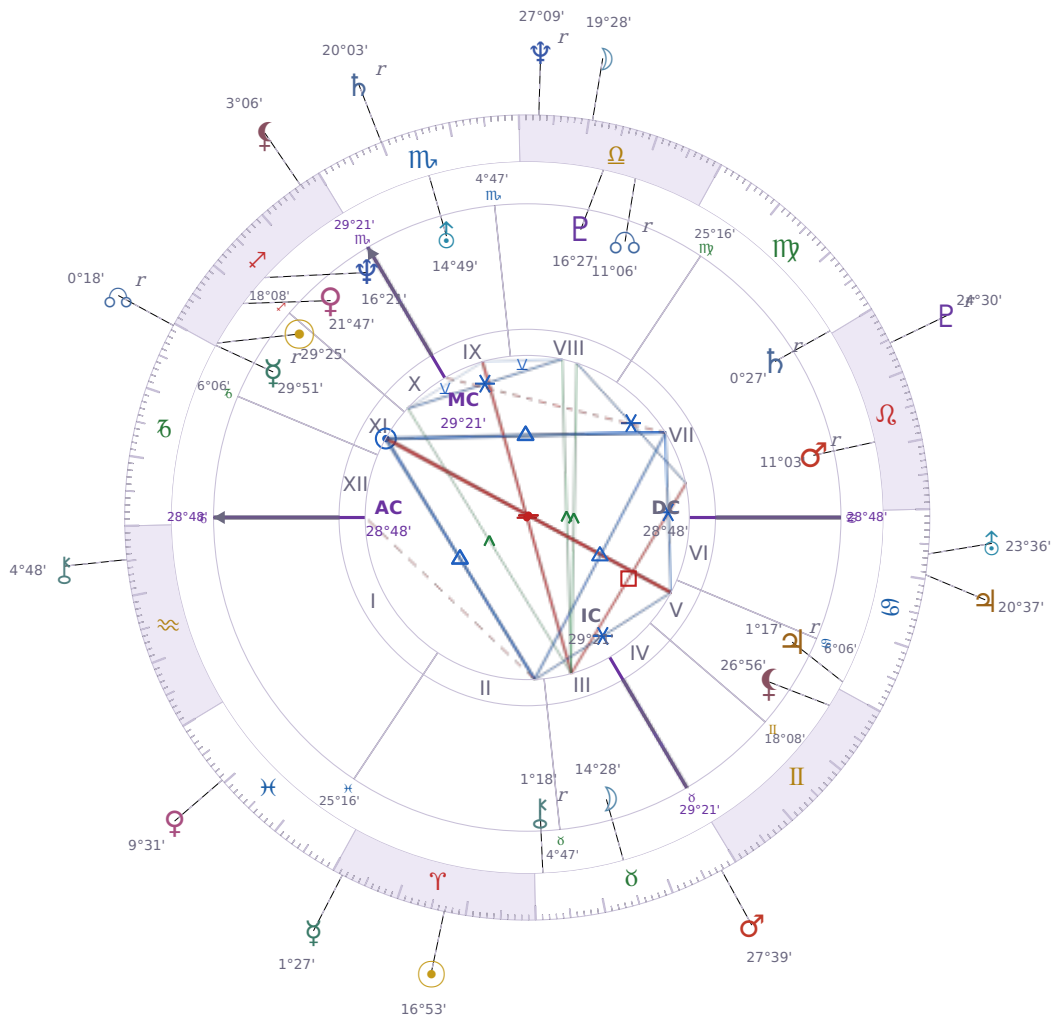

DAILY HOROSCOPE

Emmanuel Macron

President of France since 2017

♊ Sagittarius December 21, 1977 10:40 Amiens

Thursday, 7 April 1955

TRANSITS FOR TODAY

☉ Sun	in ♈ Aries	16°53'58"
☾ Moon	in ♎ Libra	19°28'00"
☿ Mercury	in ♈ Aries	1°27'10"
♀ Venus	in ♋ Pisces	9°31'19"
♂ Mars	in ♉ Taurus	27°39'06"
♃ Jupiter	in ♋ Cancer	20°37'13"
♄ Saturn	in ♏ Scorpio Rx	20°03'46"

♅ Uranus	in ♋ Cancer	23°36'37"
♆ Neptune	in ♎ Libra Rx	27°09'14"
♇ Pluto	in ♌ Leo Rx	24°30'01"
♁ Chiron	in ♒ Aquarius	4°48'10"
♁ NNode	in ♑ Capricorn Rx	0°18'51"
♁ Lilith	in ♐ Sagittarius	3°06'59"

NATAL PLANETS

KEY TRANSIT FACTORS

☿ Mercury ∠ Semi sextile ♁ natal Chiron

These days you find it easier to talk about things that usually feel difficult or tender. Your words seem to land better when you explain your past hurts or current worries to people who matter. This period supports **clearer communication about pain**, making it simpler to get help or understanding from others without feeling like you're burdening them.