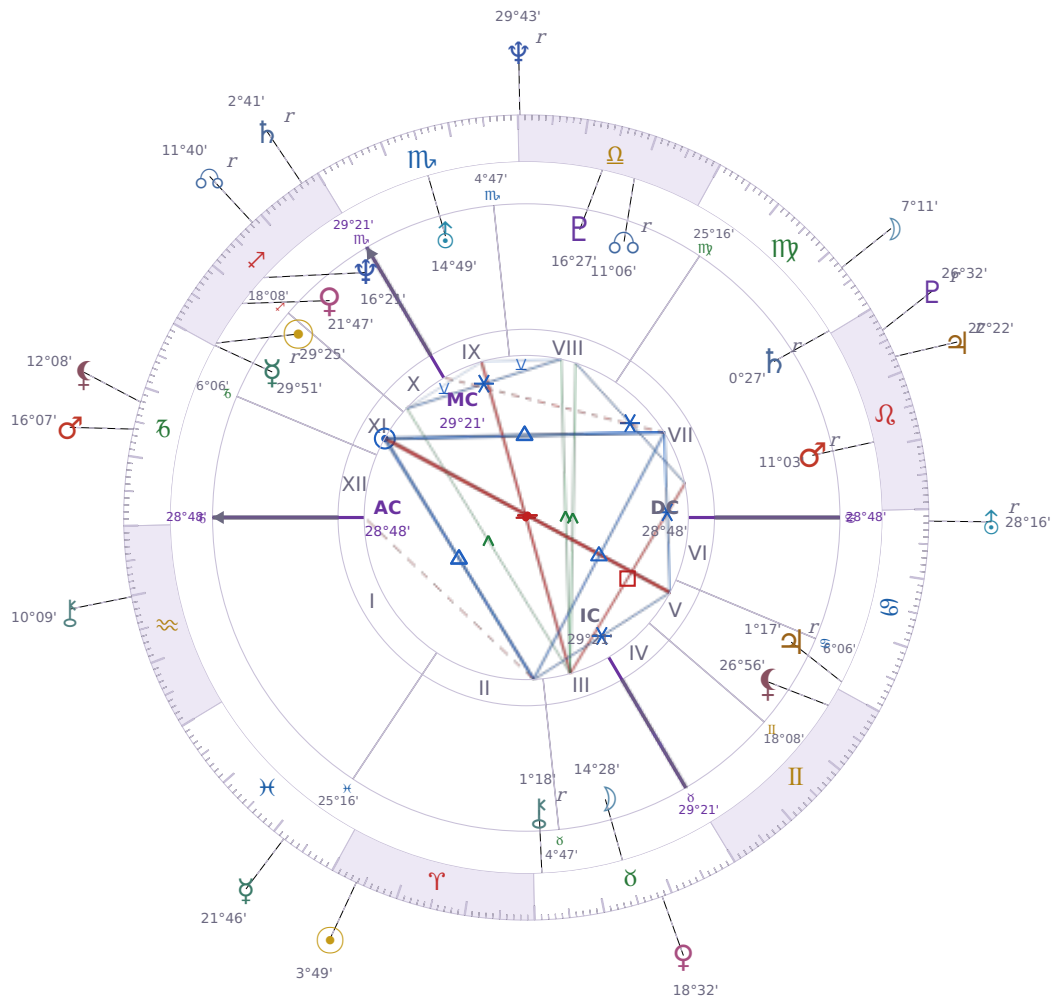

DAILY HOROSCOPE

Emmanuel Macron

President of France since 2017

♊ Sagittarius December 21, 1977 10:40 Amiens

Saturday, 24 March 1956

TRANSITS FOR TODAY

☉ Sun	in ♈ Aries	3°49'44"
☾ Moon	in ♍ Virgo	7°11'02"
☿ Mercury	in ♋ Pisces	21°46'01"
♀ Venus	in ♉ Taurus	18°32'35"
♂ Mars	in ♐ Capricorn	16°07'20"
♃ Jupiter	in ♌ Leo Rx	22°22'53"
♄ Saturn	in ♐ Sagittarius Rx	2°41'11"

♅ Uranus	in ♋ Cancer	Rx	28°16'50"
♆ Neptune	in ♎ Libra	Rx	29°43'39"
♇ Pluto	in ♌ Leo	Rx	26°32'33"
♁ Chiron	in ♒ Aquarius		10°09'10"
♁ NNode	in ♐ Sagittarius	Rx	11°40'28"
♁ Lilith	in ♑ Capricorn		12°08'07"

Saturday · ♄ Saturn

Colors: Violet

Stone: Obsidian

Number: 8