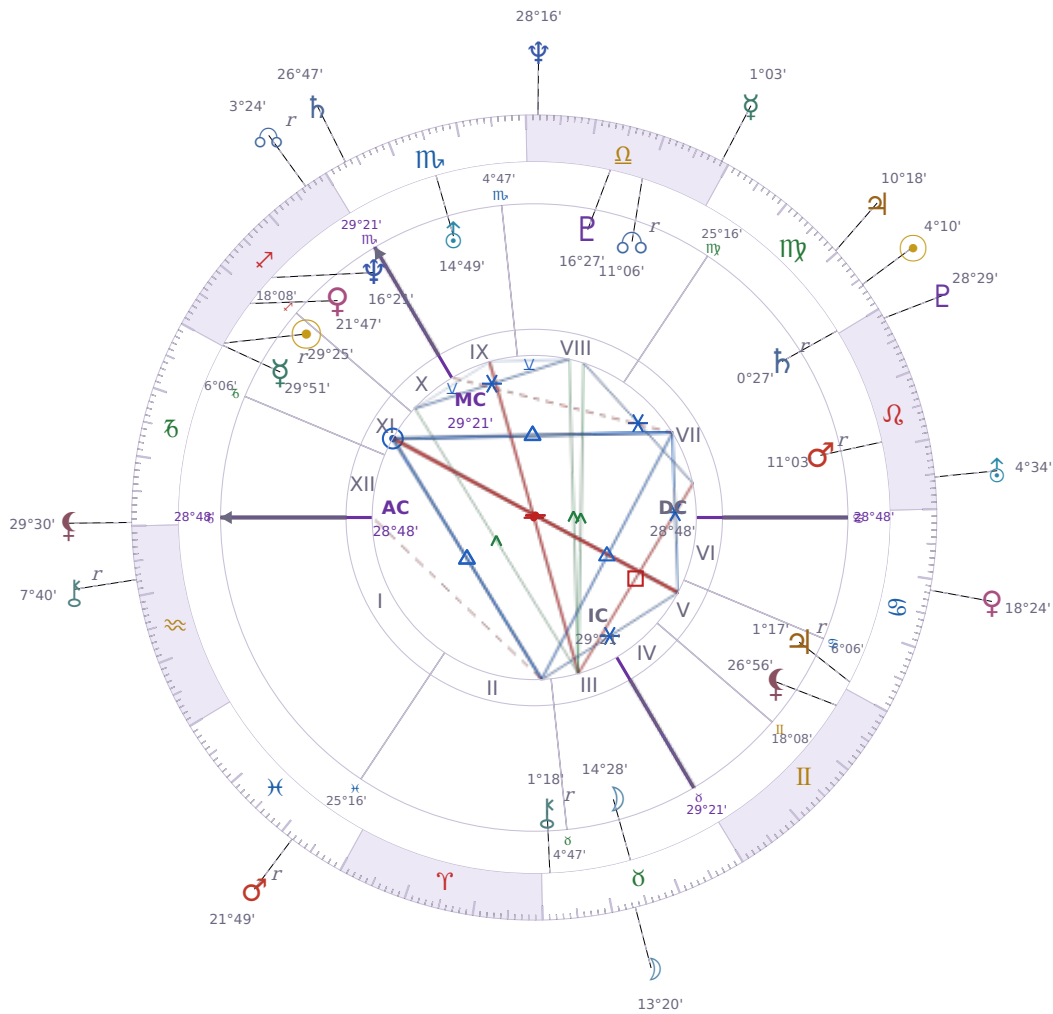

DAILY HOROSCOPE

Emmanuel Macron

President of France since 2017

♊ Sagittarius December 21, 1977 10:40 Amiens

Monday, 27 August 1956

TRANSITS FOR TODAY

☉ Sun	in ♍ Virgo	4°10'14"
☾ Moon	in ♉ Taurus	13°20'55"
☿ Mercury	in ♎ Libra	1°03'11"
♀ Venus	in ♋ Cancer	18°24'39"
♂ Mars	in ♓ Pisces Rx	21°49'29"
♃ Jupiter	in ♍ Virgo	10°18'56"
♄ Saturn	in ♏ Scorpio	26°47'01"

♅ Uranus	in ♌ Leo	4°34'36"
♆ Neptune	in ♎ Libra	28°16'28"
♇ Pluto	in ♌ Leo	28°29'31"
♁ Chiron	in ♒ Aquarius Rx	7°40'32"
♊ NNode	in ♐ Sagittarius Rx	3°24'48"
♁ Lilith	in ♑ Capricorn	29°30'30"

NATAL PLANETS

KEY DATE

☿ Mercury enters ♎ Libra

Mercury in *Libra* brings a shift toward **weighing both sides** before you speak or decide, making conversations feel more balanced but sometimes slower. At work and in relationships, you'll notice people becoming more **concerned with fairness** and wanting input from others before moving forward. This transit typically makes **negotiation and compromise** easier, though the constant balancing can occasionally leave decisions stuck in the middle instead of resolved.

★ = natal resonance — this transit echoes your birth chart, amplifying its influence

LUNAR DAY

Moon in ♉ Taurus · Day 21 / 30 · Waning Gibbous

The pace slows considerably during this transit as comfort and familiar surroundings take priority over efficiency. Resistance to change hardens, and any disruption to routine tends to provoke stubborn pushback.