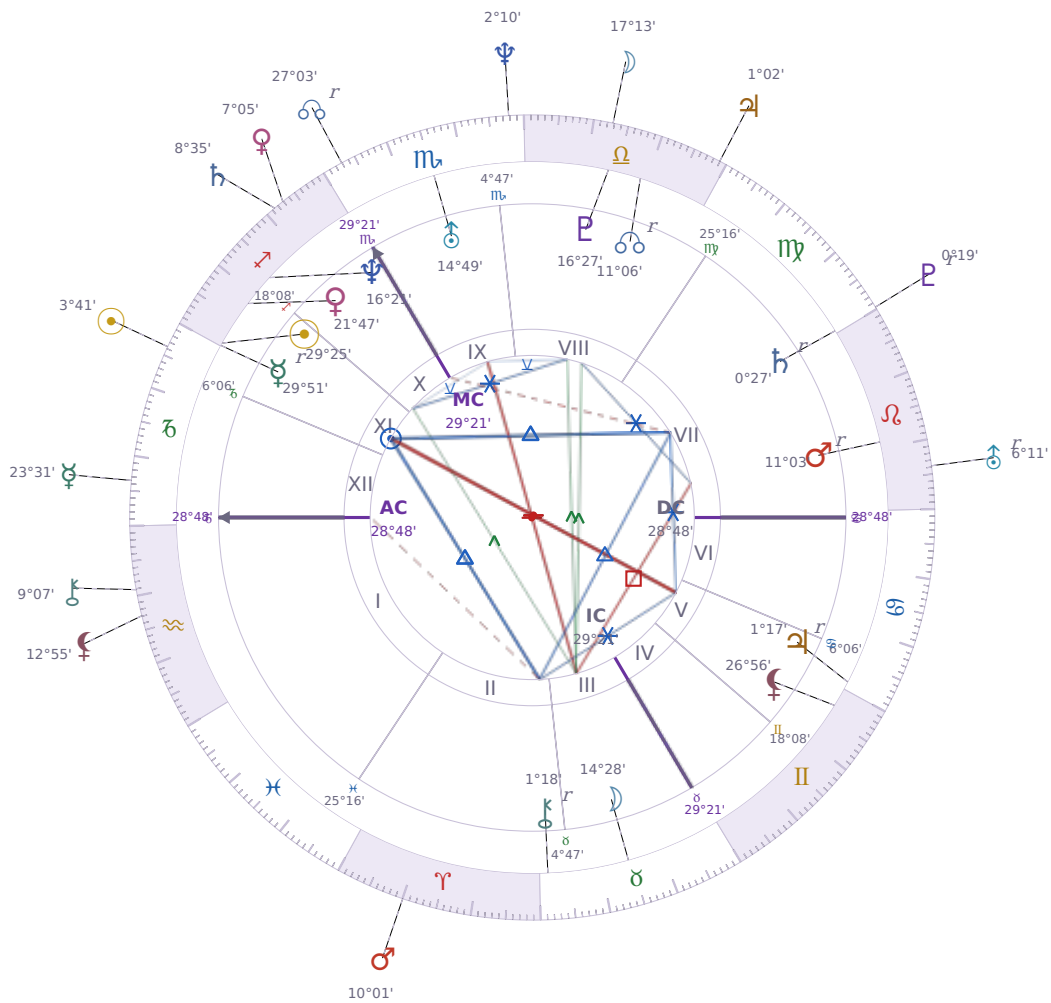

DAILY HOROSCOPE

Emmanuel Macron

President of France since 2017

♏ Sagittarius December 21, 1977 10:40 Amiens

Tuesday, 25 December 1956

TRANSITS FOR TODAY

☉ Sun	in ♐ Capricorn	3°41'35"
☾ Moon	in ♎ Libra	17°13'09"
☿ Mercury	in ♐ Capricorn	23°31'13"
♀ Venus	in ♏ Sagittarius	7°05'59"
♂ Mars	in ♈ Aries	10°01'49"
♃ Jupiter	in ♎ Libra	1°02'59"
♄ Saturn	in ♏ Sagittarius	8°35'25"

♅ Uranus	in ♌ Leo Rx	6°11'25"
♆ Neptune	in ♏ Scorpio	2°10'05"
♇ Pluto	in ♍ Virgo Rx	0°19'17"
♁ Chiron	in ♒ Aquarius	9°07'33"
♁ NNode	in ♏ Scorpio Rx	27°03'31"
♁ Lilith	in ♒ Aquarius	12°55'43"

NATAL PLANETS

Tuesday · ♂ Mars

Colors: Red

Stone: Ruby

Number: 9