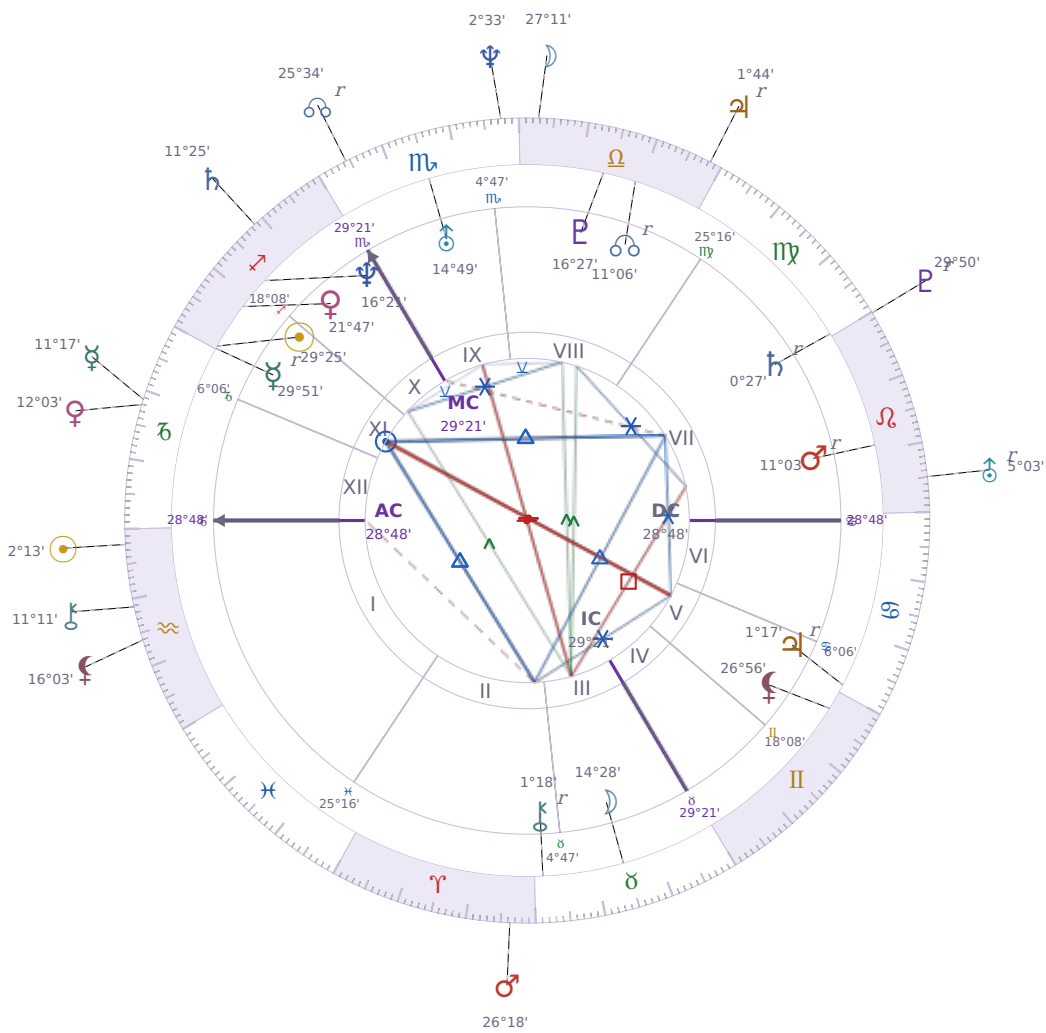

DAILY HOROSCOPE

Emmanuel Macron

President of France since 2017

♊ Sagittarius December 21, 1977 10:40 Amiens

Tuesday, 22 January 1957

TRANSITS FOR TODAY

☉ Sun	in ♒ Aquarius	2°13'10"
☾ Moon	in ♎ Libra	27°11'33"
☿ Mercury	in ♑ Capricorn	11°17'18"
♀ Venus	in ♑ Capricorn	12°03'43"
♂ Mars	in ♈ Aries	26°18'47"
♃ Jupiter	in ♎ Libra Rx	1°44'23"
♄ Saturn	in ♏ Sagittarius	11°25'33"

♅ Uranus	in ♌ Leo Rx	5°03'44"
♆ Neptune	in ♏ Scorpio	2°33'48"
♇ Pluto	in ♌ Leo Rx	29°50'55"
♁ Chiron	in ♒ Aquarius	11°11'47"
♁ NNode	in ♏ Scorpio Rx	25°34'34"
♁ Lilith	in ♒ Aquarius	16°03'55"

NATAL PLANETS

KEY TRANSIT FACTORS

♇ Pluto △ Trine ☿ natal Mercury

Your mind becomes unusually clear about problems you've been turning over for months, and you find yourself able to talk about difficult topics without getting defensive. These days you're **cutting through confusion** and saying what you actually mean, which helps other people understand you better. Over the coming weeks this clarity gives you real confidence in decisions you've been postponing.