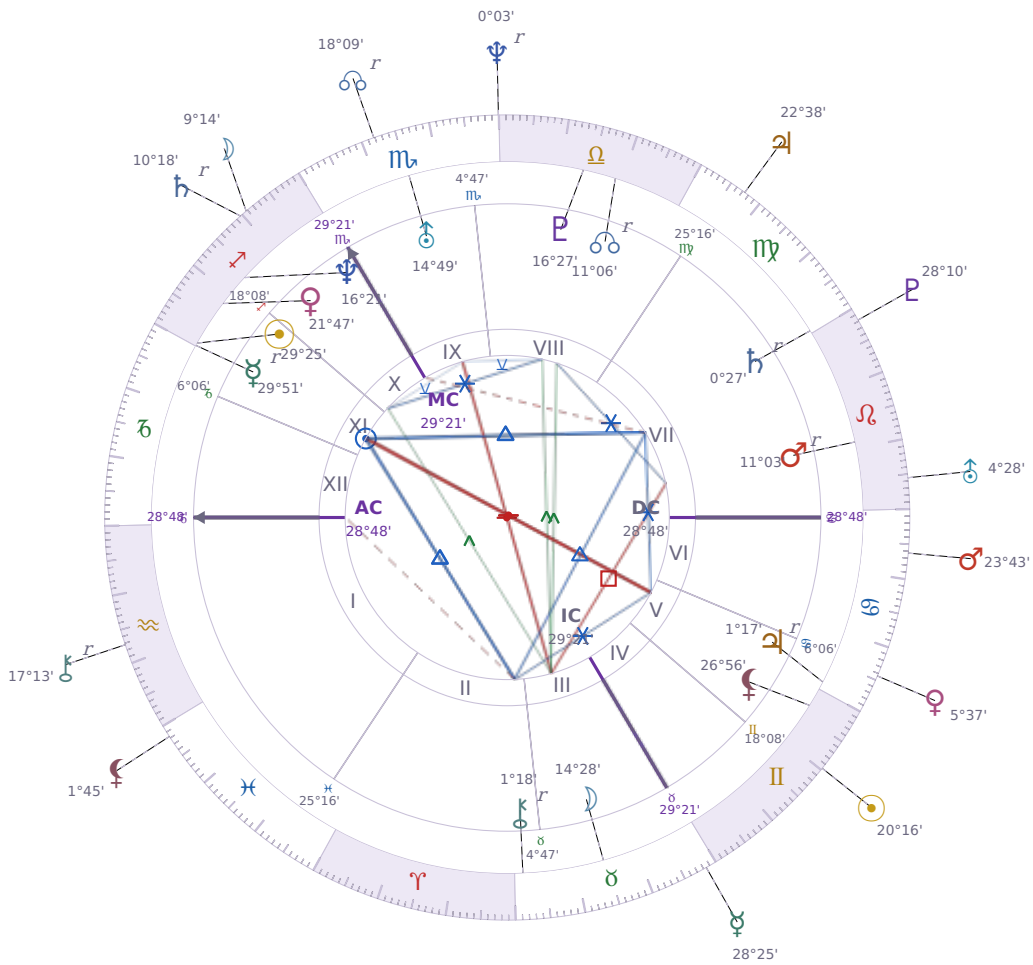

DAILY HOROSCOPE

Emmanuel Macron

President of France since 2017

♐ Sagittarius December 21, 1977 10:40 Amiens

Tuesday, 11 June 1957

TRANSITS FOR TODAY

☉ Sun	in ♊ Gemini	20°16'53"
☾ Moon	in ♐ Sagittarius	9°14'21"
☿ Mercury	in ♉ Taurus	28°25'30"
♀ Venus	in ♋ Cancer	5°38'00"
♂ Mars	in ♋ Cancer	23°43'46"
♃ Jupiter	in ♍ Virgo	22°38'43"
♄ Saturn	in ♐ Sagittarius Rx	10°18'29"

♅ Uranus	in ♌ Leo	4°28'40"
♆ Neptune	in ♏ Scorpio Rx	0°03'40"
♇ Pluto	in ♌ Leo	28°10'55"
♁ Chiron	in ♒ Aquarius Rx	17°13'38"
♁ NNode	in ♏ Scorpio Rx	18°09'42"
♁ Lilith	in ♋ Pisces	1°45'05"

NATAL PLANETS