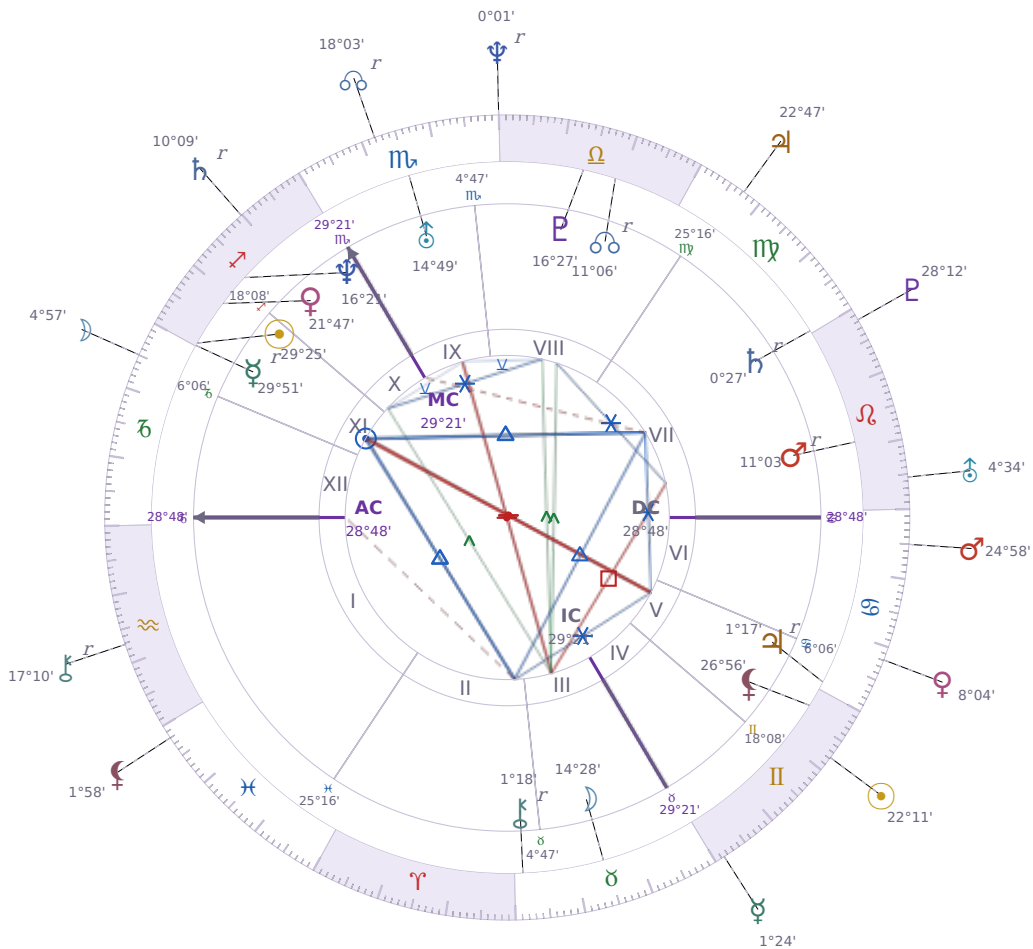

DAILY HOROSCOPE

Emmanuel Macron

President of France since 2017

♊ Sagittarius December 21, 1977 10:40 Amiens

Thursday, 13 June 1957

TRANSITS FOR TODAY

☉ Sun	in ♊ Gemini	22°11'30"
☾ Moon	in ♐ Capricorn	4°57'49"
☿ Mercury	in ♊ Gemini	1°24'58"
♀ Venus	in ♋ Cancer	8°04'49"
♂ Mars	in ♋ Cancer	24°58'55"
♃ Jupiter	in ♍ Virgo	22°47'09"
♄ Saturn	in ♏ Sagittarius Rx	10°09'51"

♅ Uranus	in ♌ Leo	4°34'29"
♆ Neptune	in ♏ Scorpio Rx	0°01'55"
♇ Pluto	in ♌ Leo	28°12'49"
♁ Chiron	in ♒ Aquarius Rx	17°10'59"
♁ NNode	in ♏ Scorpio Rx	18°03'21"
♁ Lilith	in ♓ Pisces	1°58'31"

NATAL PLANETS